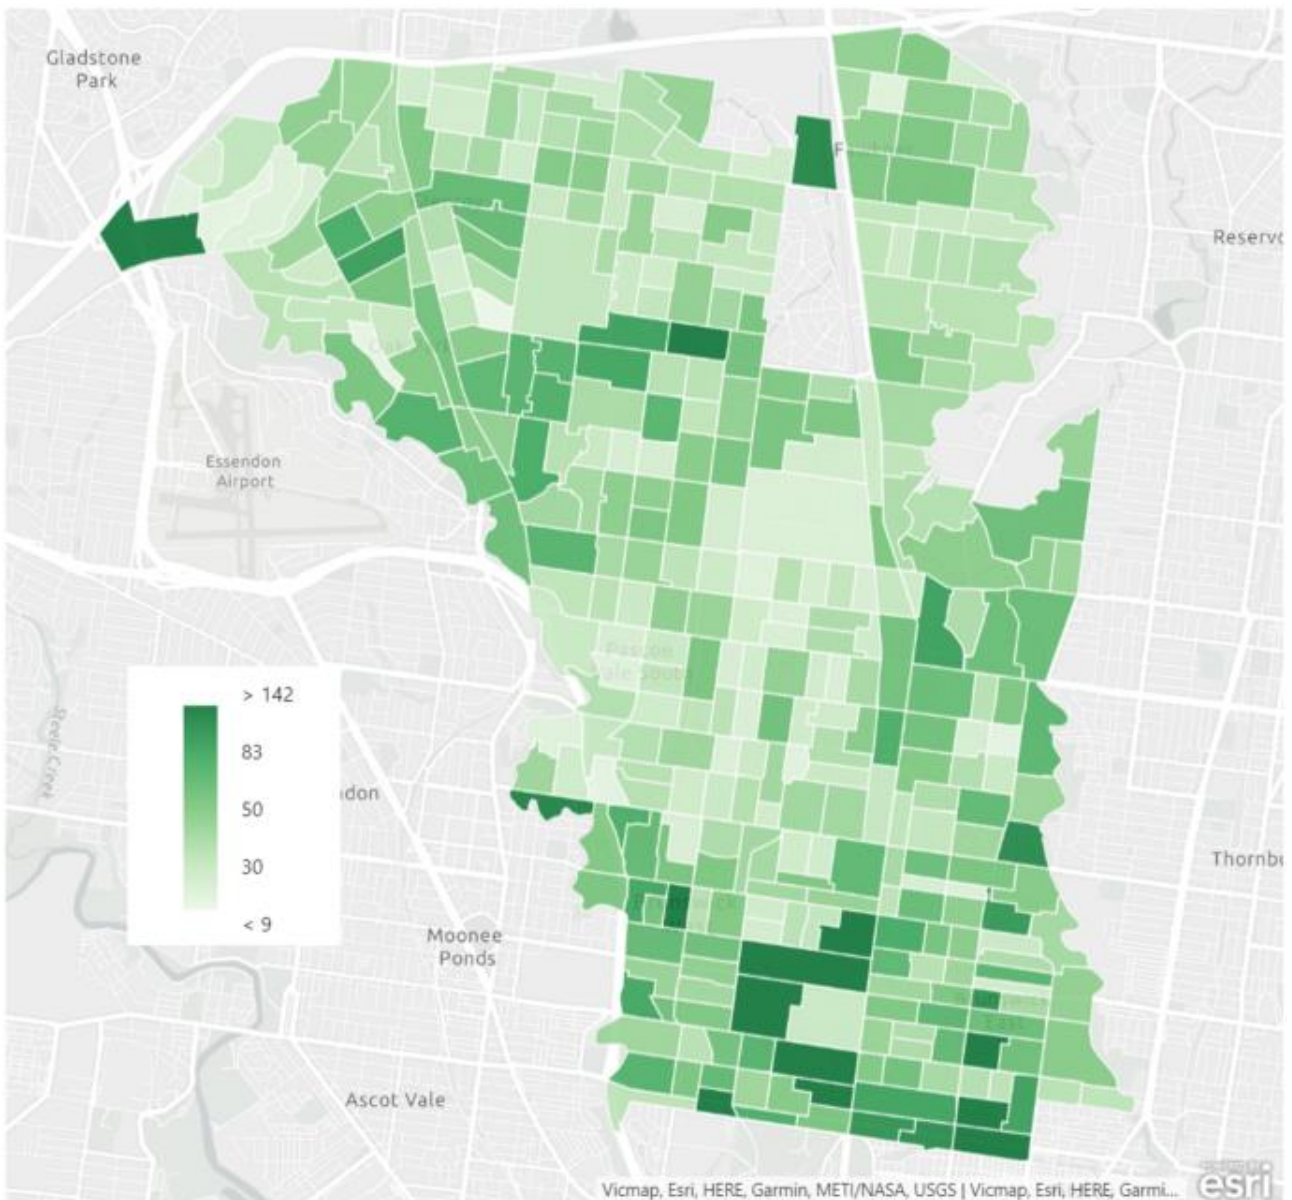

People Living Alone

This brief provides information on people living alone in Moreland and their access to internet. Data is drawn from the Australian Bureau of Statistics population census 2016.

Version 1.0 April 2020

In this brief

Heat map: People living alone	2
Moreland's suburbs at a glance: people living alone	3
Lookup table: People living alone with and without internet access	4

Key insights

- There are more than 16,000 people living alone in Moreland.
- There are approximately 5,000 people living alone in Moreland without internet access.
- Brunswick, Coburg and Glenroy are the suburbs with the highest numbers of people living alone, with each suburb having more than 2,000 people living alone.
- Glenroy, Coburg and Pascoe Vale have the highest number of people living alone without internet access, with more than 700 people living alone without internet access in each suburb.

Further information

This brief has been developed by the Moreland City Council Research Team. It is based on the most recent data available at the time of publication. This brief may be updated in the future, please check our website for the latest version. For further information email research@moreland.vic.gov.au or phone 9240 1111.

Heat map: People living alone

Source: Australian Bureau of Statistics 2016 population census total lone person households by Statistical Area 1 (SA1). Map prepared by Moreland Research Team on Power BI.