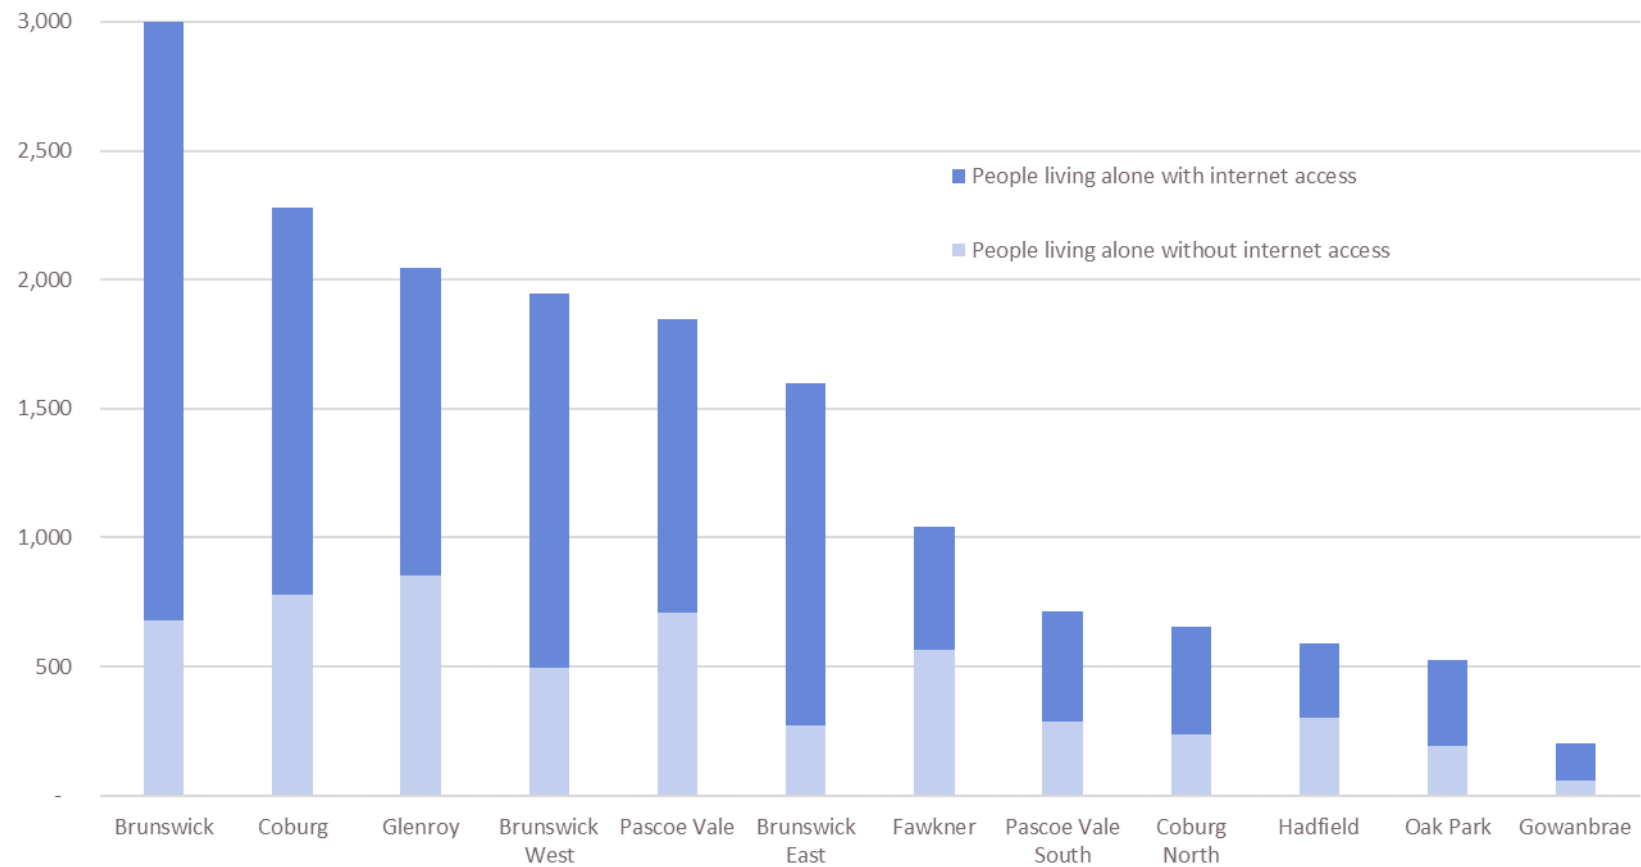

Moreland's suburbs at a glance: people living alone

Source: Australian Bureau of Statistics population census 2016: number of lone person households and internet access at dwelling

Lookup table: People living alone with and without internet access

Suburb	People living alone <u>without</u> internet access	People living alone <u>with</u> internet access	Total people living alone	Total number of households	People living alone as % of all households
Brunswick	681	2,319	3,000	11,772	25%
Coburg	776	1,504	2,280	10,885	21%
Glenroy	854	1,189	2,043	9,011	23%
Brunswick West	493	1,452	1,945	6,964	28%
Pascoe Vale	709	1,137	1,846	7,531	25%
Brunswick East	272	1,326	1,598	5,994	27%
Fawkner	565	479	1,044	5,135	20%
Pascoe Vale South	286	429	715	3,889	18%
Coburg North	238	416	654	3,183	21%
Hadfield	300	291	591	2,388	25%
Oak Park	194	333	527	2,565	21%
Gowanbrae	60	143	203	1,091	19%
TOTAL	5,428	11,018	16,446	70,408	23%

Source: Australian Bureau of Statistics population census 2016: number of lone person households and internet access at dwelling