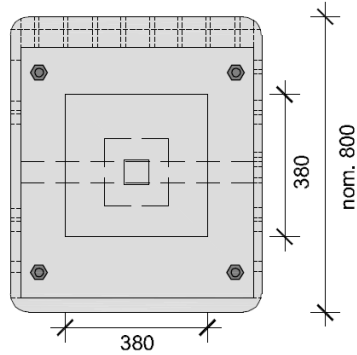

Typical dimensions 240 litre bin: L660 x W600 x H1060mm.

Frame: 316 stainless steel with large square opening.

Finishes: 2 Pak painted body and door (Silver FX Pearl or similar approved).

Inlaid: composite slats infilled on two sides (3 x 137mm slats)

GENERAL NOTES

1. Refer to manufacturer's specifications for installation.

B140.03 Park Bin Surround

Notes:

- Park bin surround to typically fit 240 litre plastic bin unless otherwise specified.
- Refer to Merri-Bek City Council specification notes for Parks Bin Surround.

01 PARKS BIN SURROUND FIXING
Side Elevation 1:10

PLAN VIEW

02 PARKS BIN SURROUND
Plan view 1:20

SIDE ELEVATION

FRONT ELEVATION

03 PARKS BIN SURROUND
Elevation views 1:20