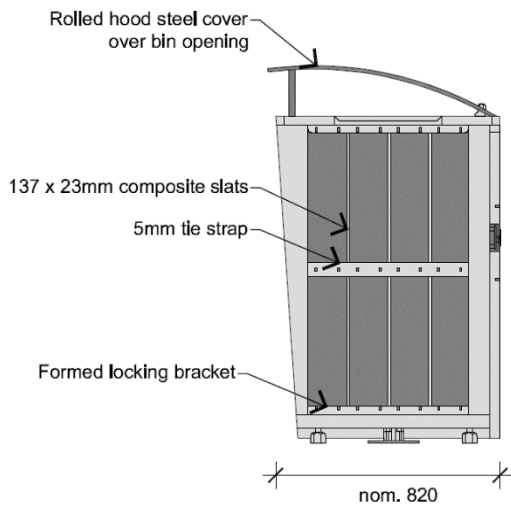


Park Bin Surround B140.03

DESIGN STATEMENT

The selected Park Bin Surround is a custom design for Merri-Bek City Council. It has a silver metallic frame with embedded section of composite slats.

The top opening is wider than the streetscape bin surround for ease of use by park patrons depositing their waste. The rolled hoop prevents inappropriately larger waste items being deposited and rain entering the bin.

Typical dimensions 240 litre bin: L660 x W600 x H1060mm.

Frame: 316 stainless steel with large square opening.

Finishes: 2 Pak painted body and door (Silver FX Pearl or similar approved).

Inlaid: composite slats infilled on two sides (3 x 137mm slats)

GENERAL NOTES

1. Refer to manufacturer's specifications for installation.

B140.03 Park Bin Surround

Notes:

- Park bin surround to typically fit 240 litre plastic bin unless otherwise specified.
- Refer to Merri-Bek City Council specification notes for Parks Bin Surround.

01 PARKS BIN SURROUND FIXING
Side Elevation 1:10

PLAN VIEW

02 PARKS BIN SURROUND
Plan view 1:20

SIDE ELEVATION

FRONT ELEVATION

03 PARKS BIN SURROUND
Elevation views 1:20