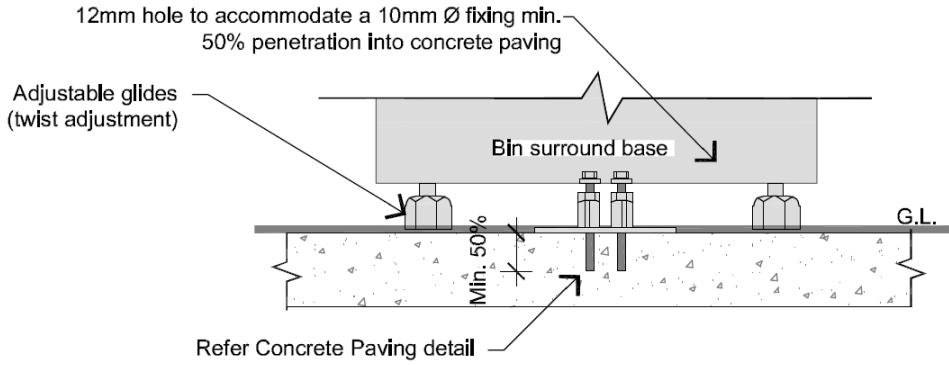

B140.03 Park Bin Surround

Notes:

- Park bin surround to typically fit 240 litre plastic bin unless otherwise specified.
- Refer to Merri-Bek City Council specification notes for Parks Bin Surround.

01 PARKS BIN SURROUND FIXING
Side Elevation 1:10