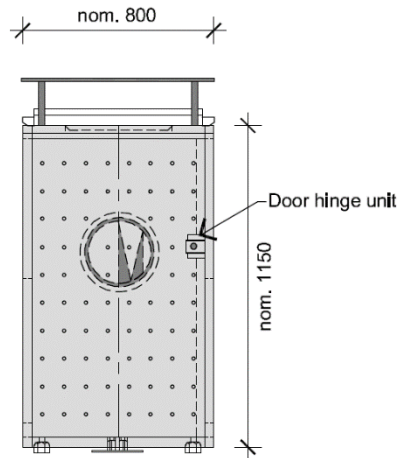


Park Bin Surround B140.03

DESIGN STATEMENT

The selected Park Bin Surround is a custom design for Merri-Bek City Council. It has a silver metallic frame with embedded section of composite slats.

The top opening is wider than the streetscape bin surround for ease of use by park patrons depositing their waste. The rolled hoop prevents inappropriately larger waste items being deposited and rain entering the bin.

Typical dimensions 240 litre bin: L660 x W600 x H1060mm.

Frame: 316 stainless steel with large square opening.

Finishes: 2 Pak painted body and door (Silver FX Pearl or similar approved).

Inlaid: composite slats infilled on two sides (3 x 137mm slats)

GENERAL NOTES

1. Refer to manufacturer's specifications for installation.

B140.03 Park Bin Surround

Notes:

- Park bin surround to typically fit 240 litre plastic bin unless otherwise specified.
- Refer to Merri-Bek City Council specification notes for Parks Bin Surround.

01 PARKS BIN SURROUND FIXING
Side Elevation 1:10

PLAN VIEW

02 PARKS BIN SURROUND
Plan view 1:20

SIDE ELEVATION

FRONT ELEVATION

03 PARKS BIN SURROUND
Elevation views 1:20