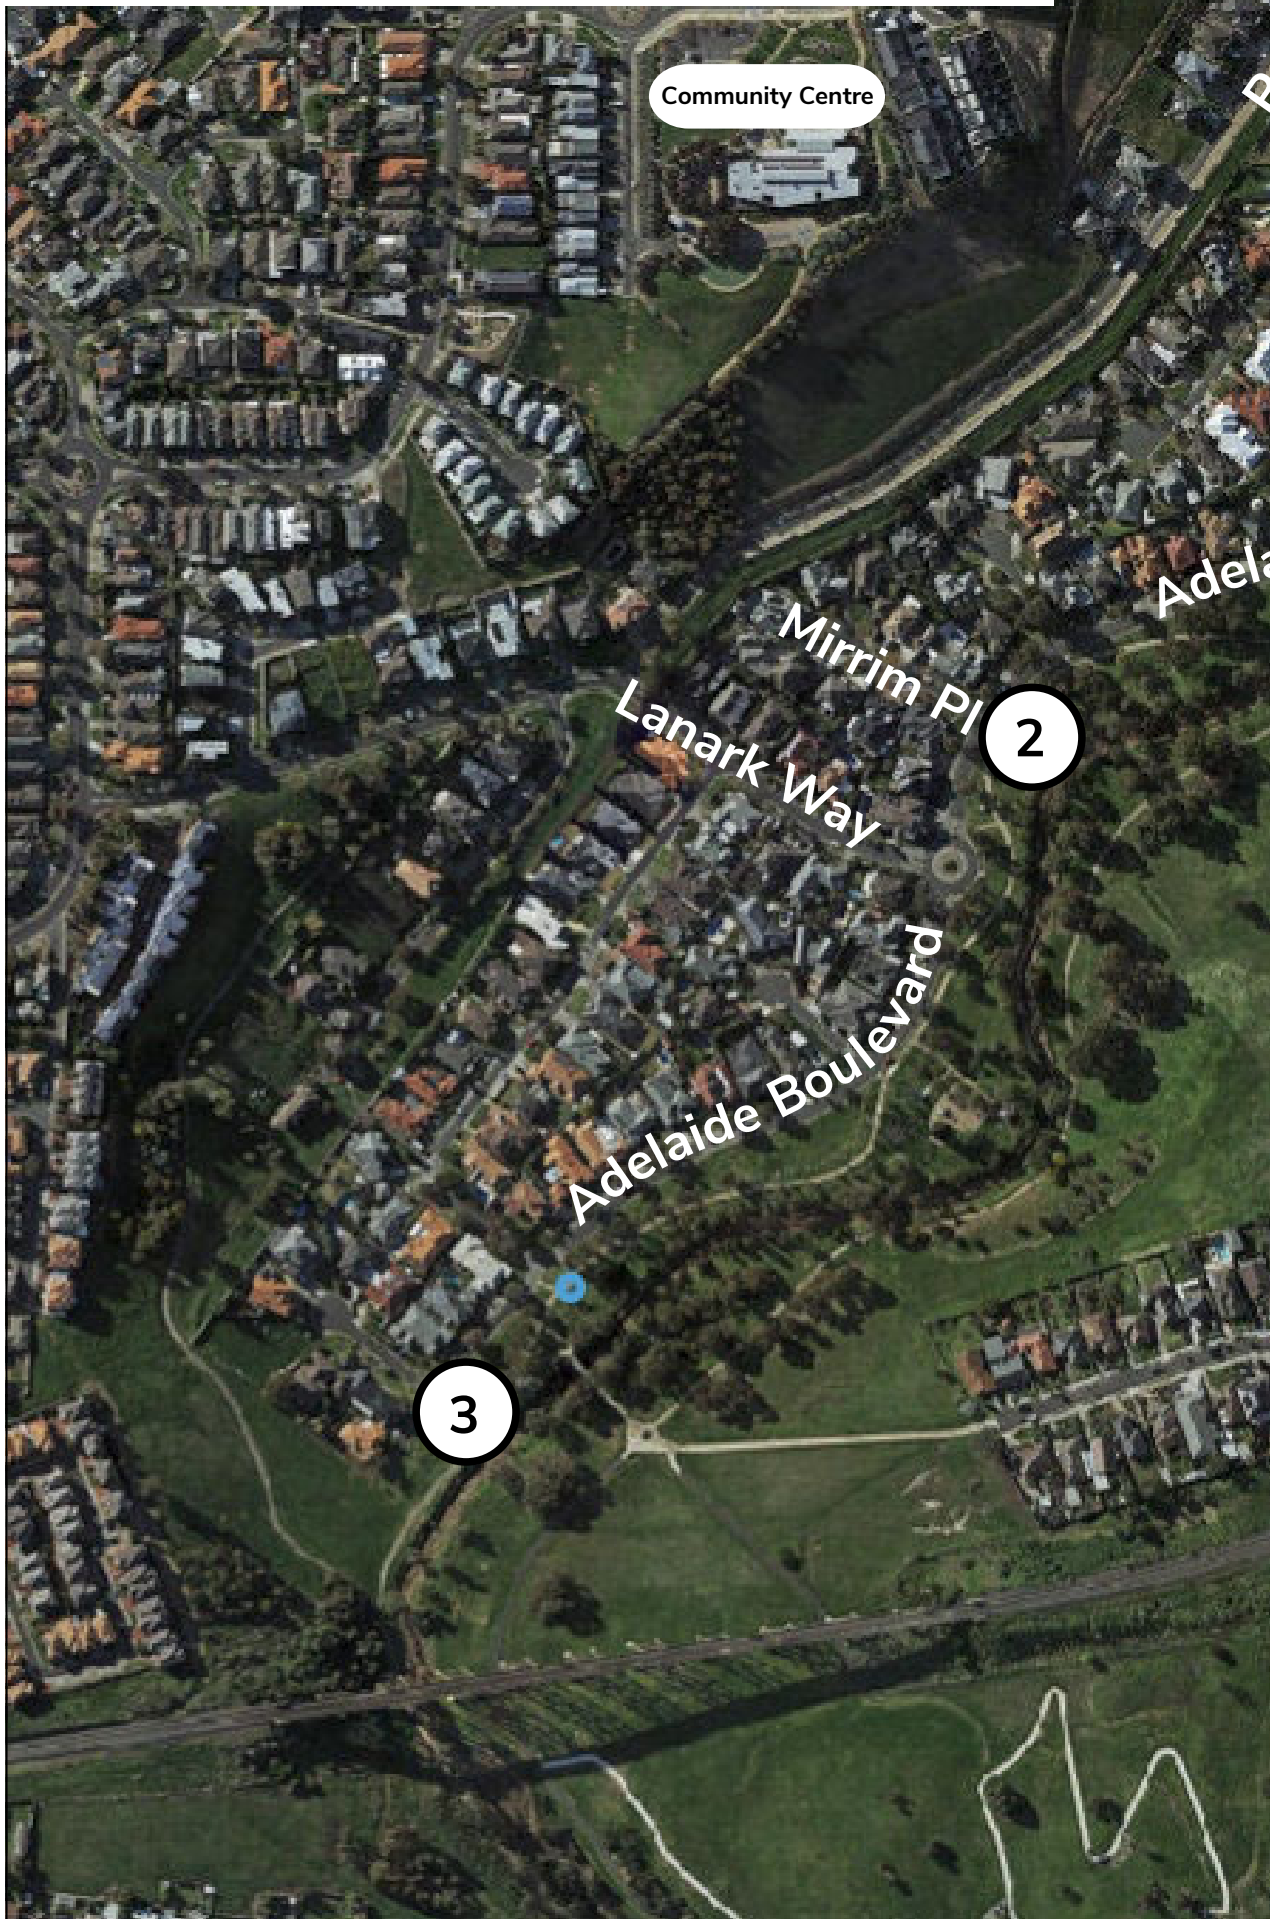

## Riverwalk, Gowanbrae, April 2020

Moreland City Council

Copyright (c) Moreland City Council. VicMap base data (eg. cadastral, property, topographic, planning, etc) sourced from the State of Victoria. The State of Victoria and Moreland City Council do not warrant the accuracy or completeness of information shown on this publication. Any person using or relying upon such information, does so on the basis that the State of Victoria and Moreland City Council shall bear no responsibility or liability whatsoever for any errors, faults, defects or omissions in the information. Melway map imagery - if depicted - is Copyright (c) Melway Publishing Pty Ltd (<http://www.ausway.com>).

254.0

0

127.00

254.0

Meters

Date Map Generated: 12/3/2020

Map Scale: 5,000.00