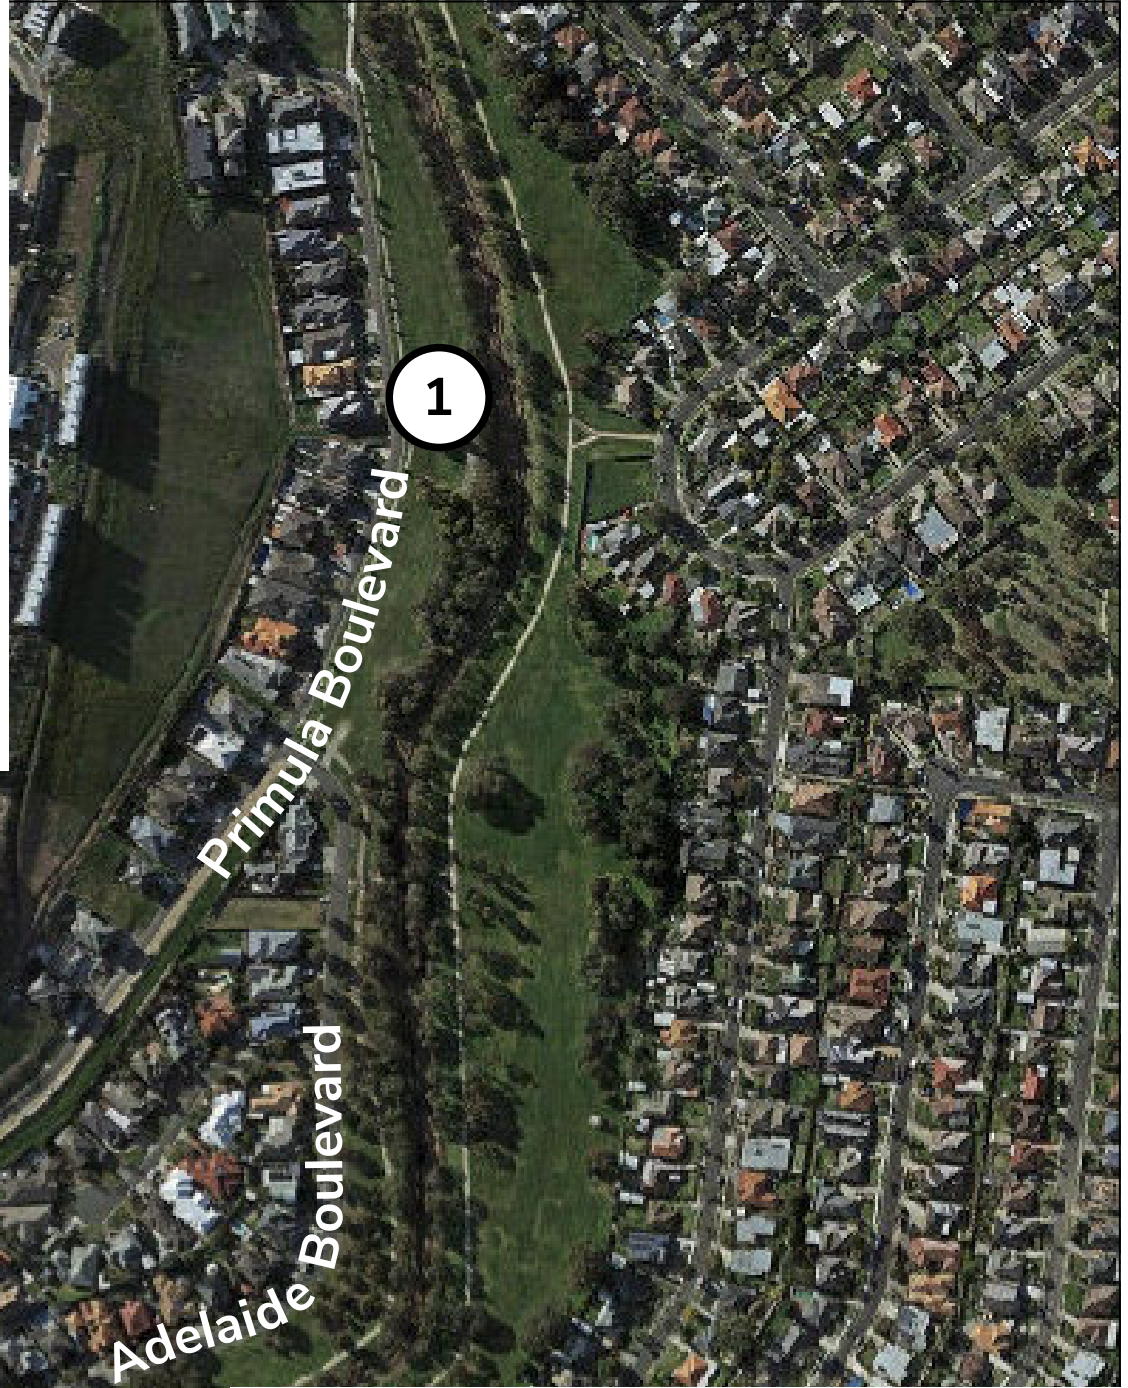

## Riverwalk, Gowanbrae, April 2020

Moreland City Council

Copyright (c) Moreland City Council. VicMap base data (eg. cadastral, property, topographic, planning, etc) sourced from the State of Victoria. The State of Victoria and Moreland City Council do not warrant the accuracy or completeness of information shown on this publication. Any person using or relying upon such information, does so on the basis that the State of Victoria and Moreland City Council shall bear no responsibility or liability whatsoever for any errors, faults, defects or omissions in the information. Melway map imagery - if depicted - is Copyright (c) Melway Publishing Pty Ltd (<http://www.ausway.com>).

254.0

0

127.00

254.0

Meters

Date Map Generated: 12/3/2020

Map Scale: 5,000.00