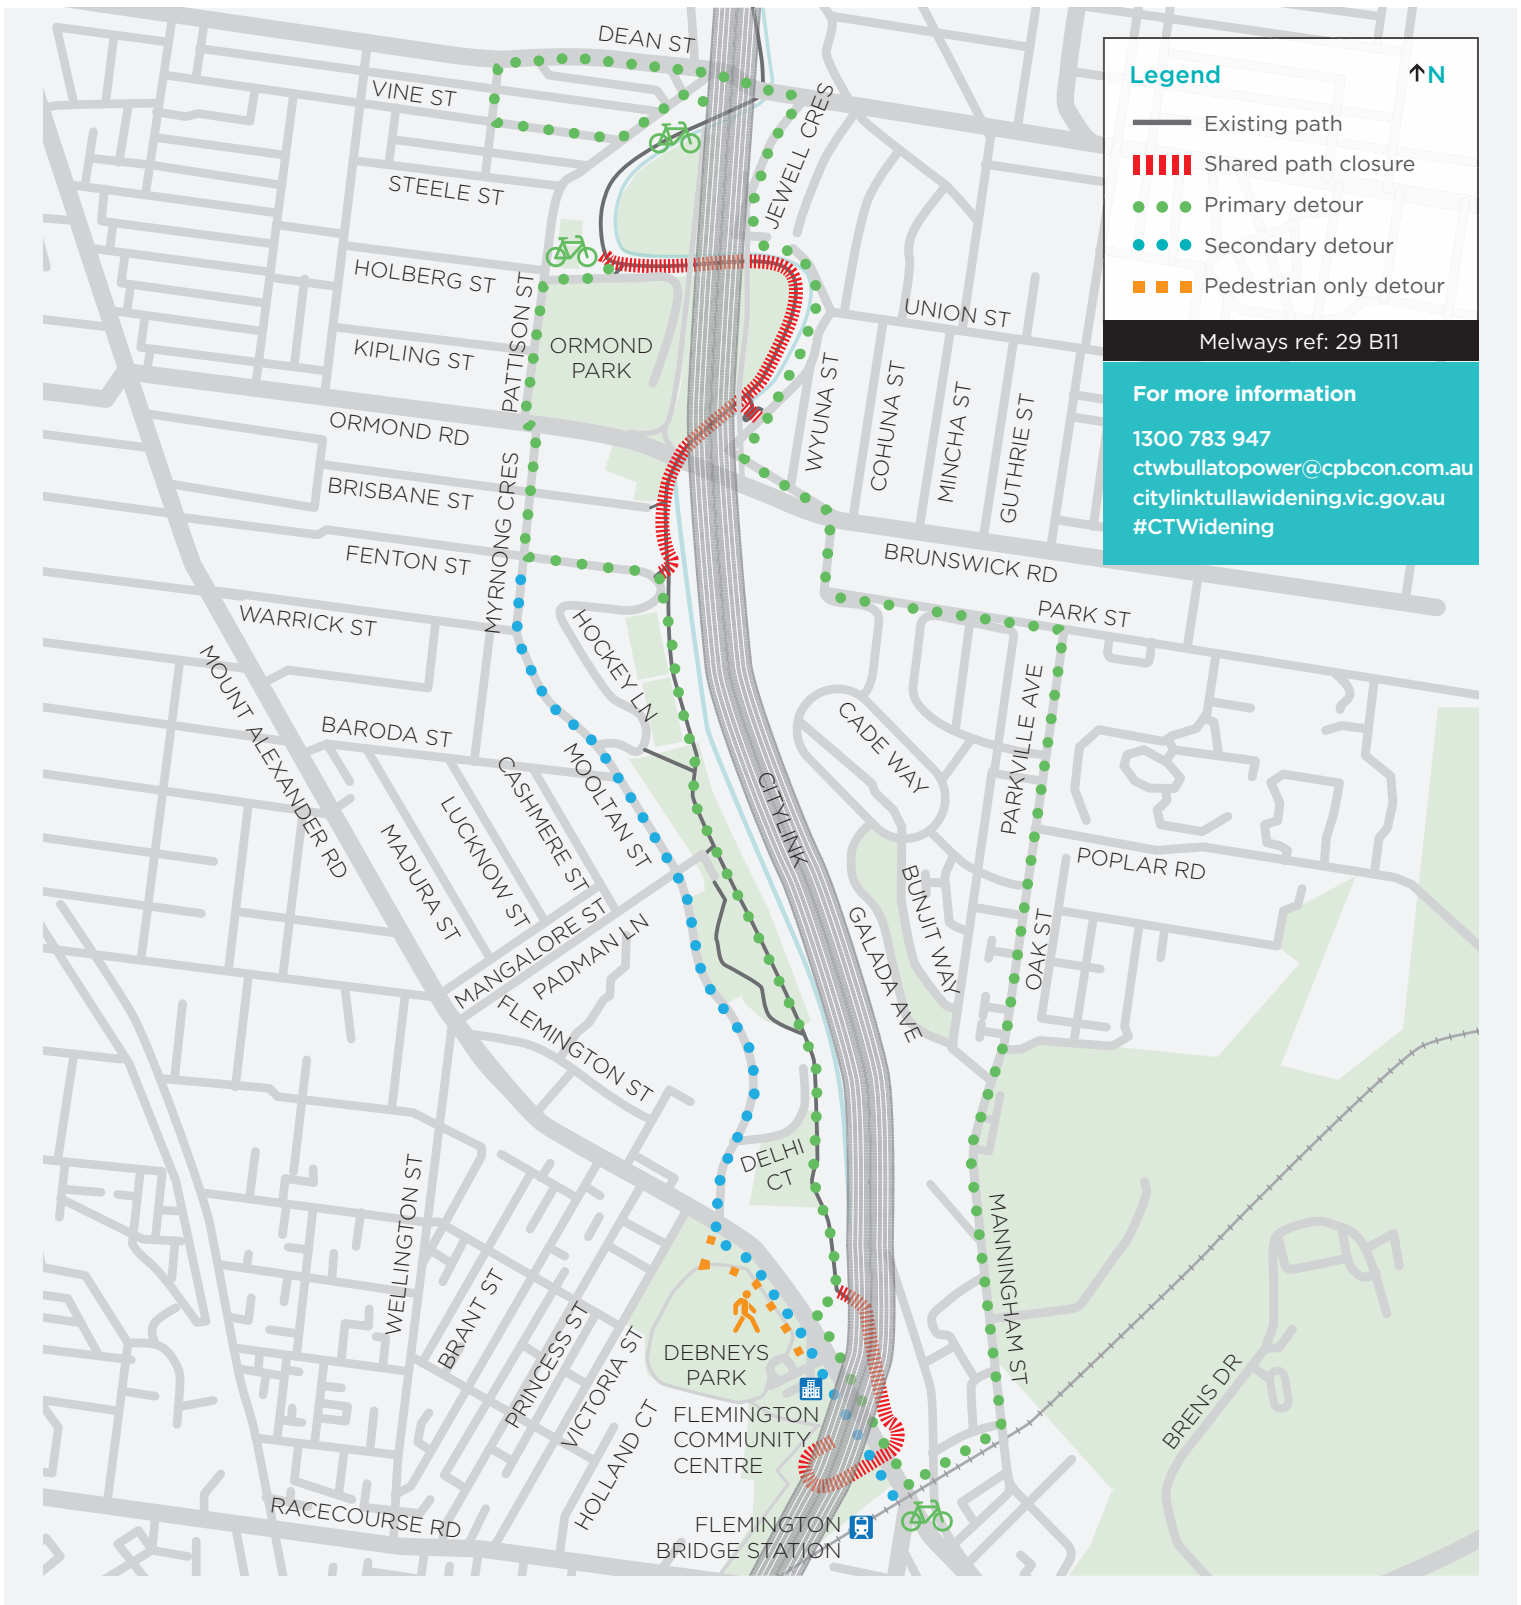

# Moonee Ponds Creek Trail, Ormond Park to Mount Alexander Road

Temporary detour between January 2016 to December 2016

## CityLink Tulla Widening

Australian Government

**BUILDING OUR FUTURE**