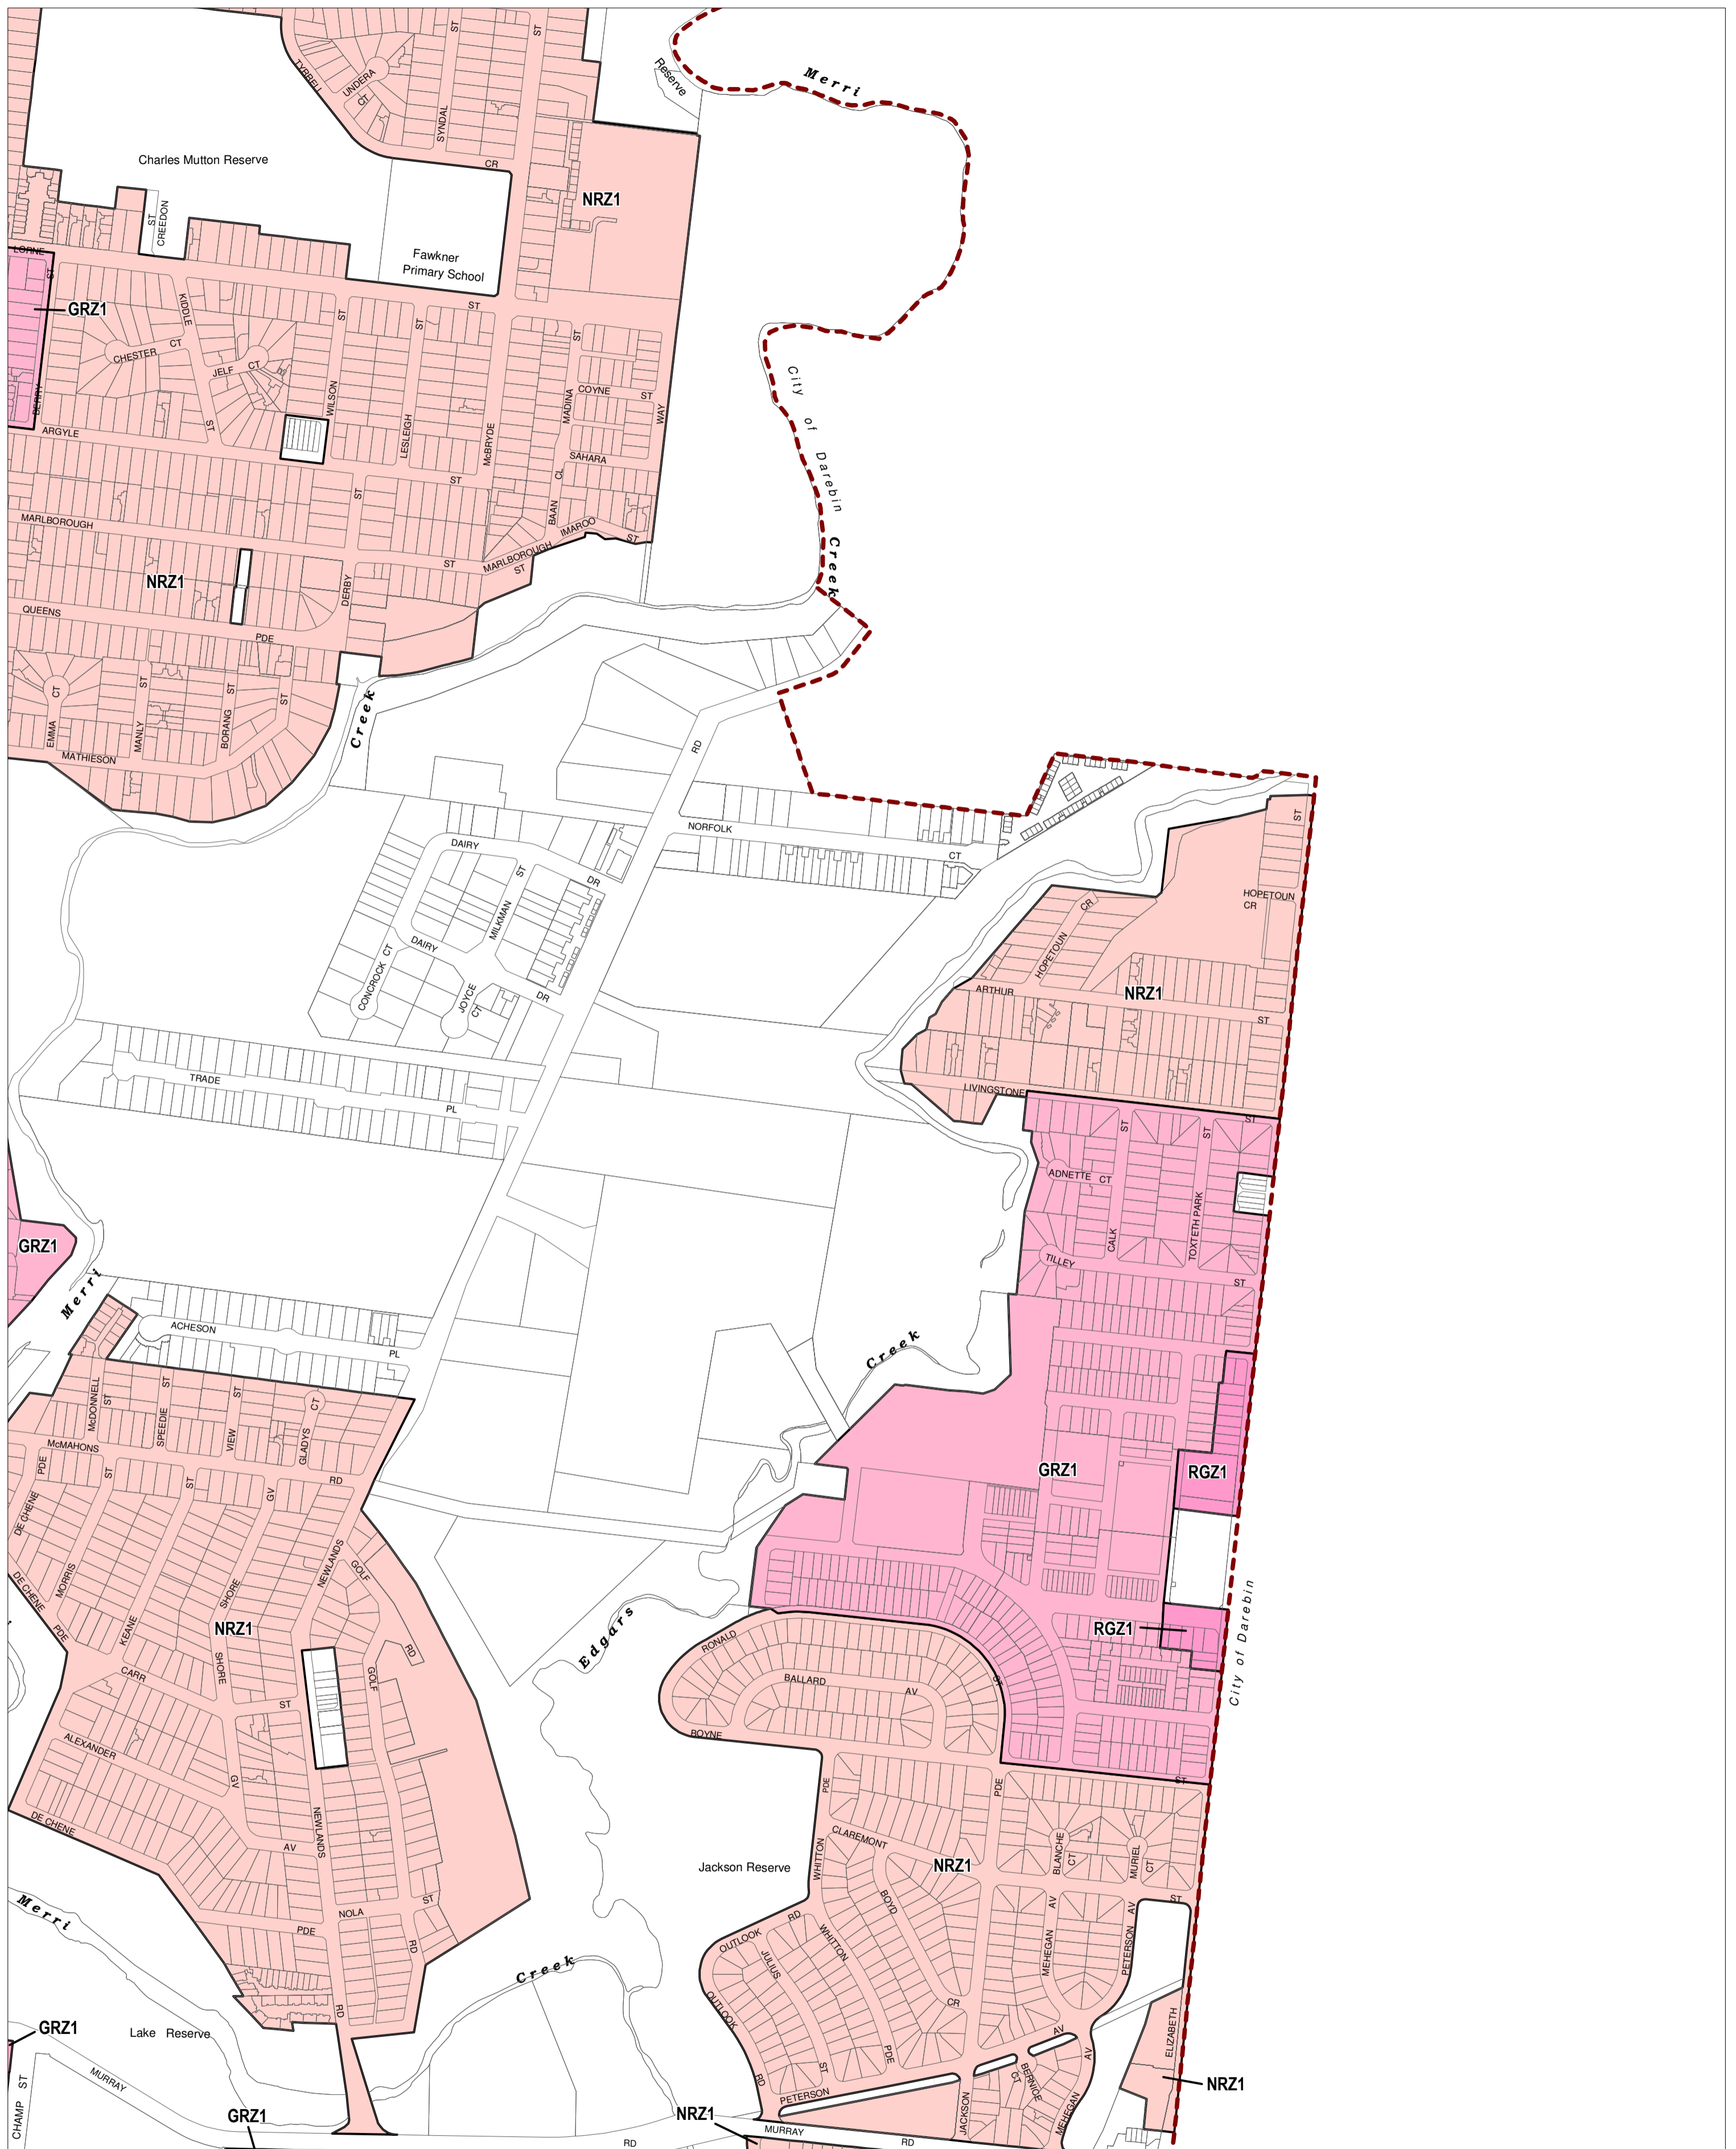

MORELAND PLANNING SCHEME - LOCAL PROVISION