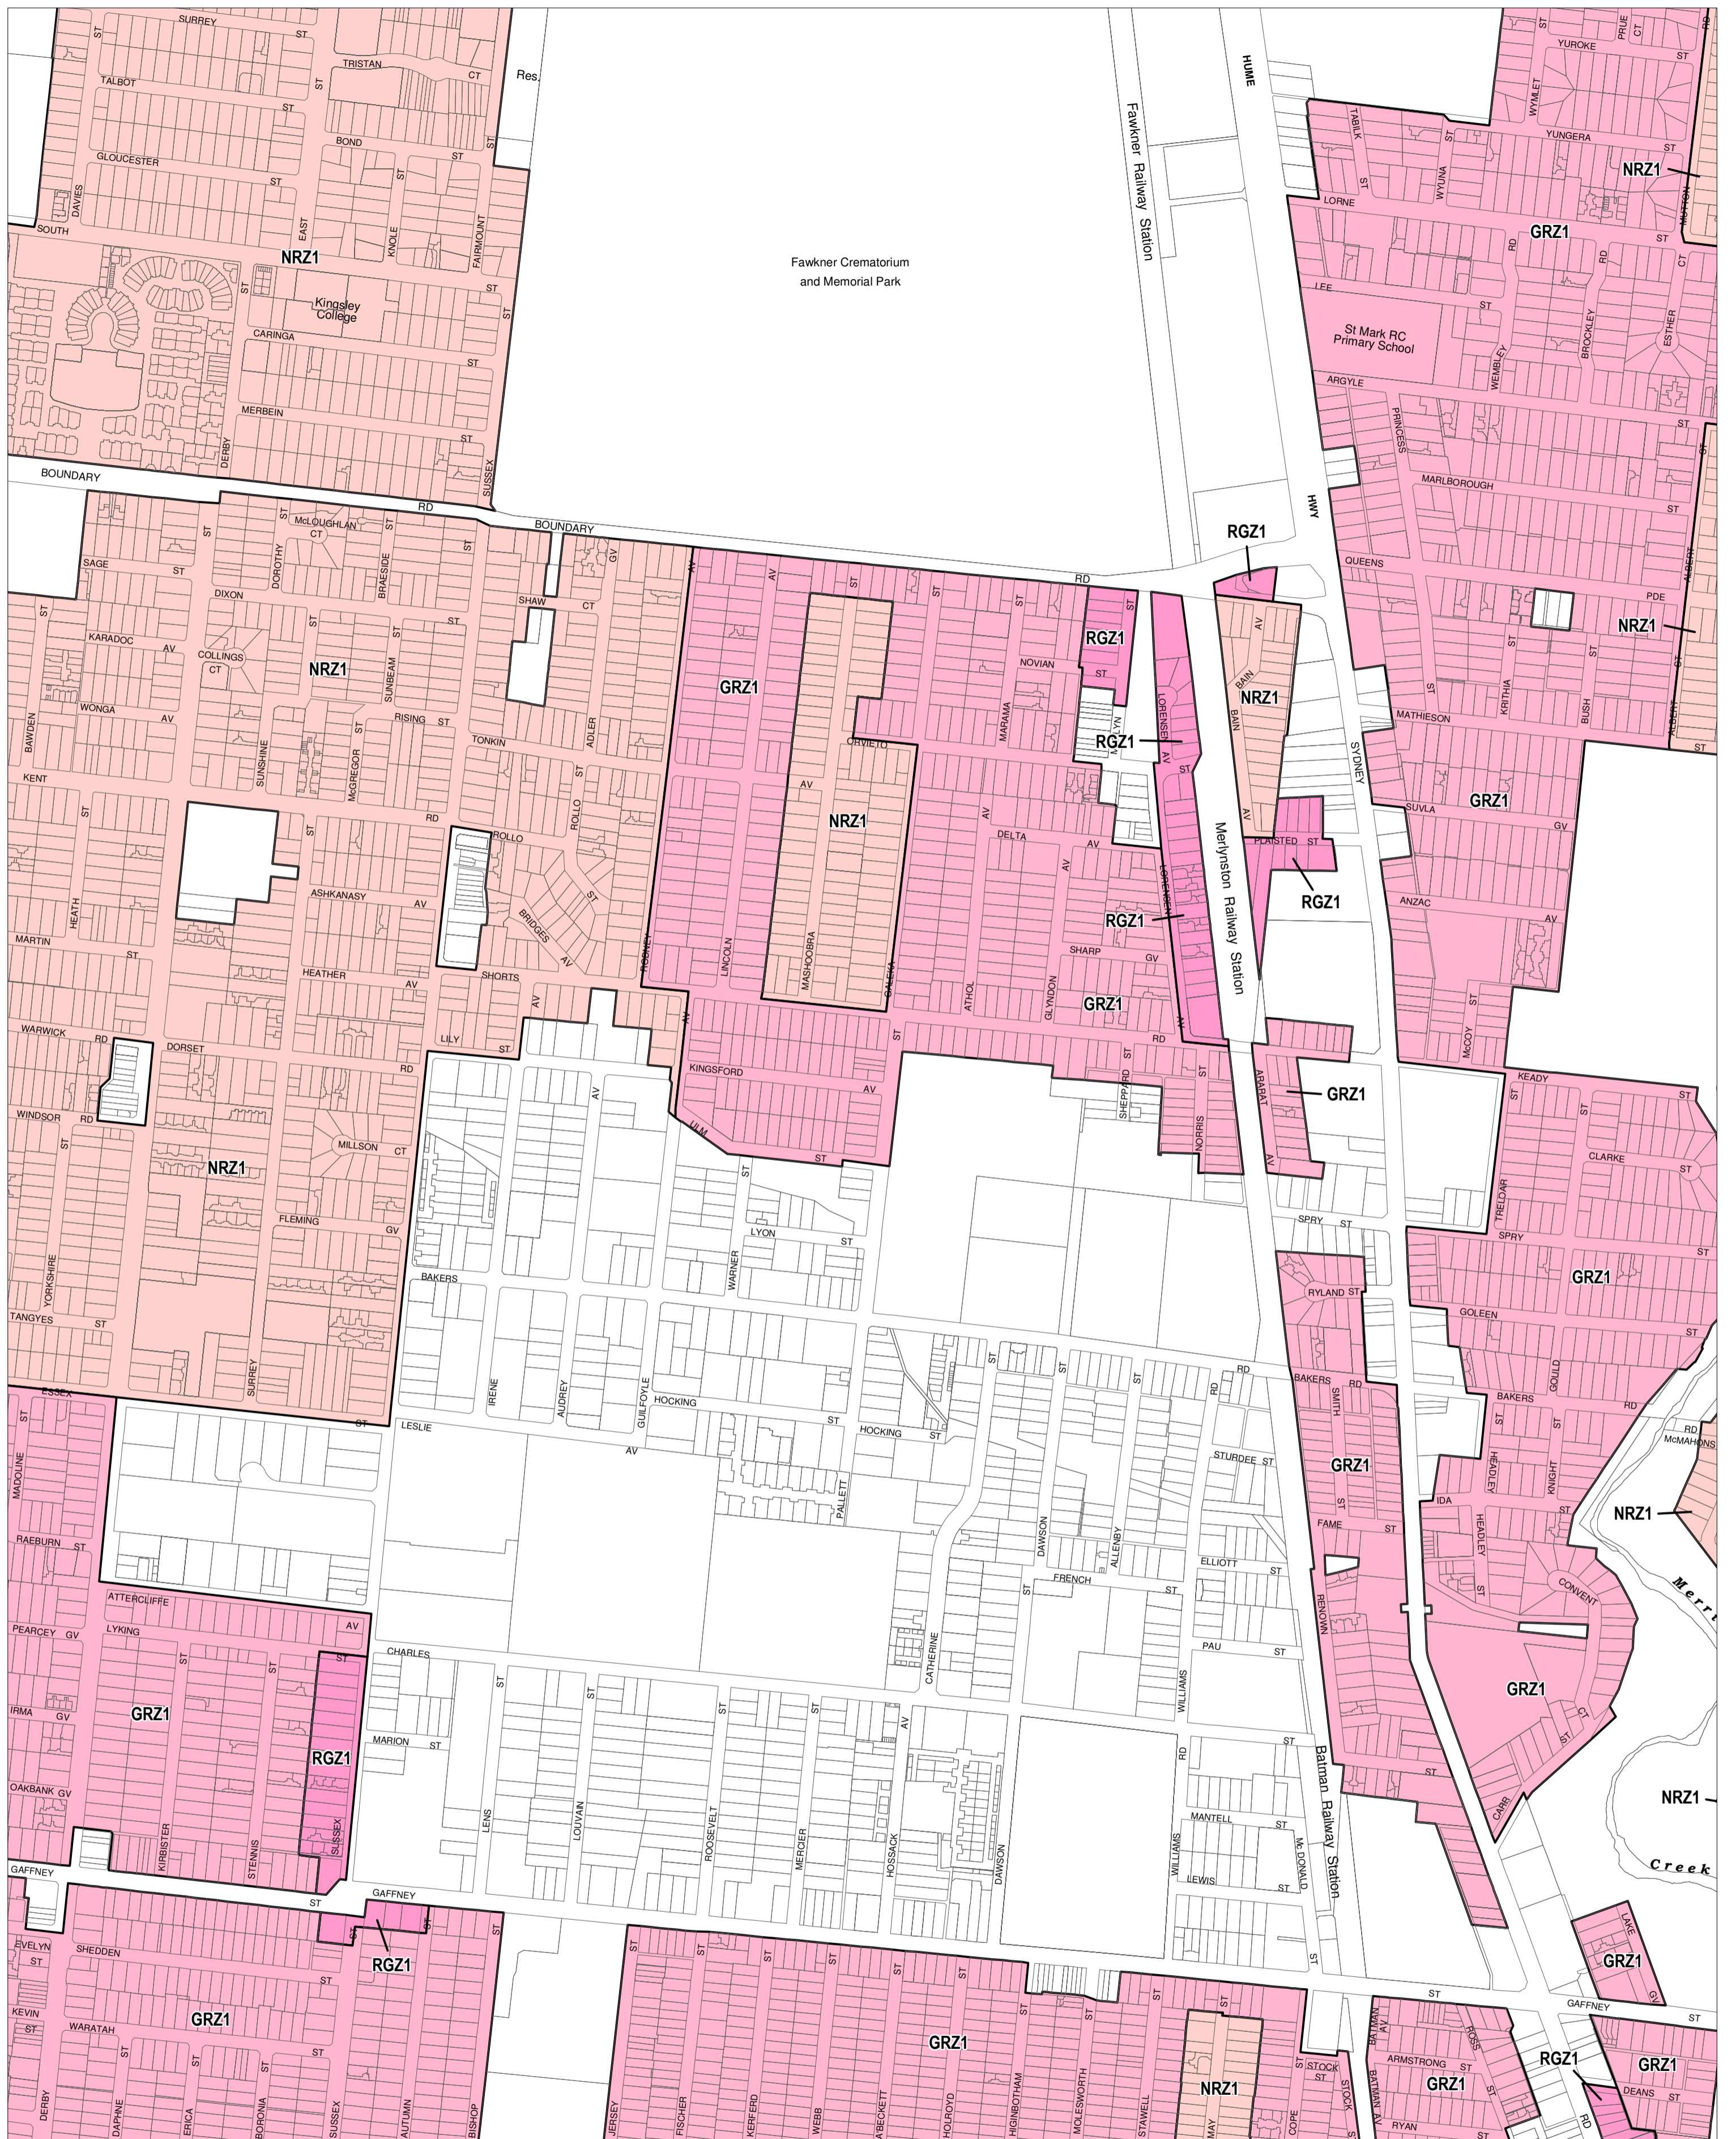

MORELAND PLANNING SCHEME - LOCAL PROVISION

Residential	
	GRZ1 General Residential Zone - Schedule 1
	NRZ1 Neighbourhood Residential Zone - Schedule 1
	RGZ1 Residential Growth Zone - Schedule 1