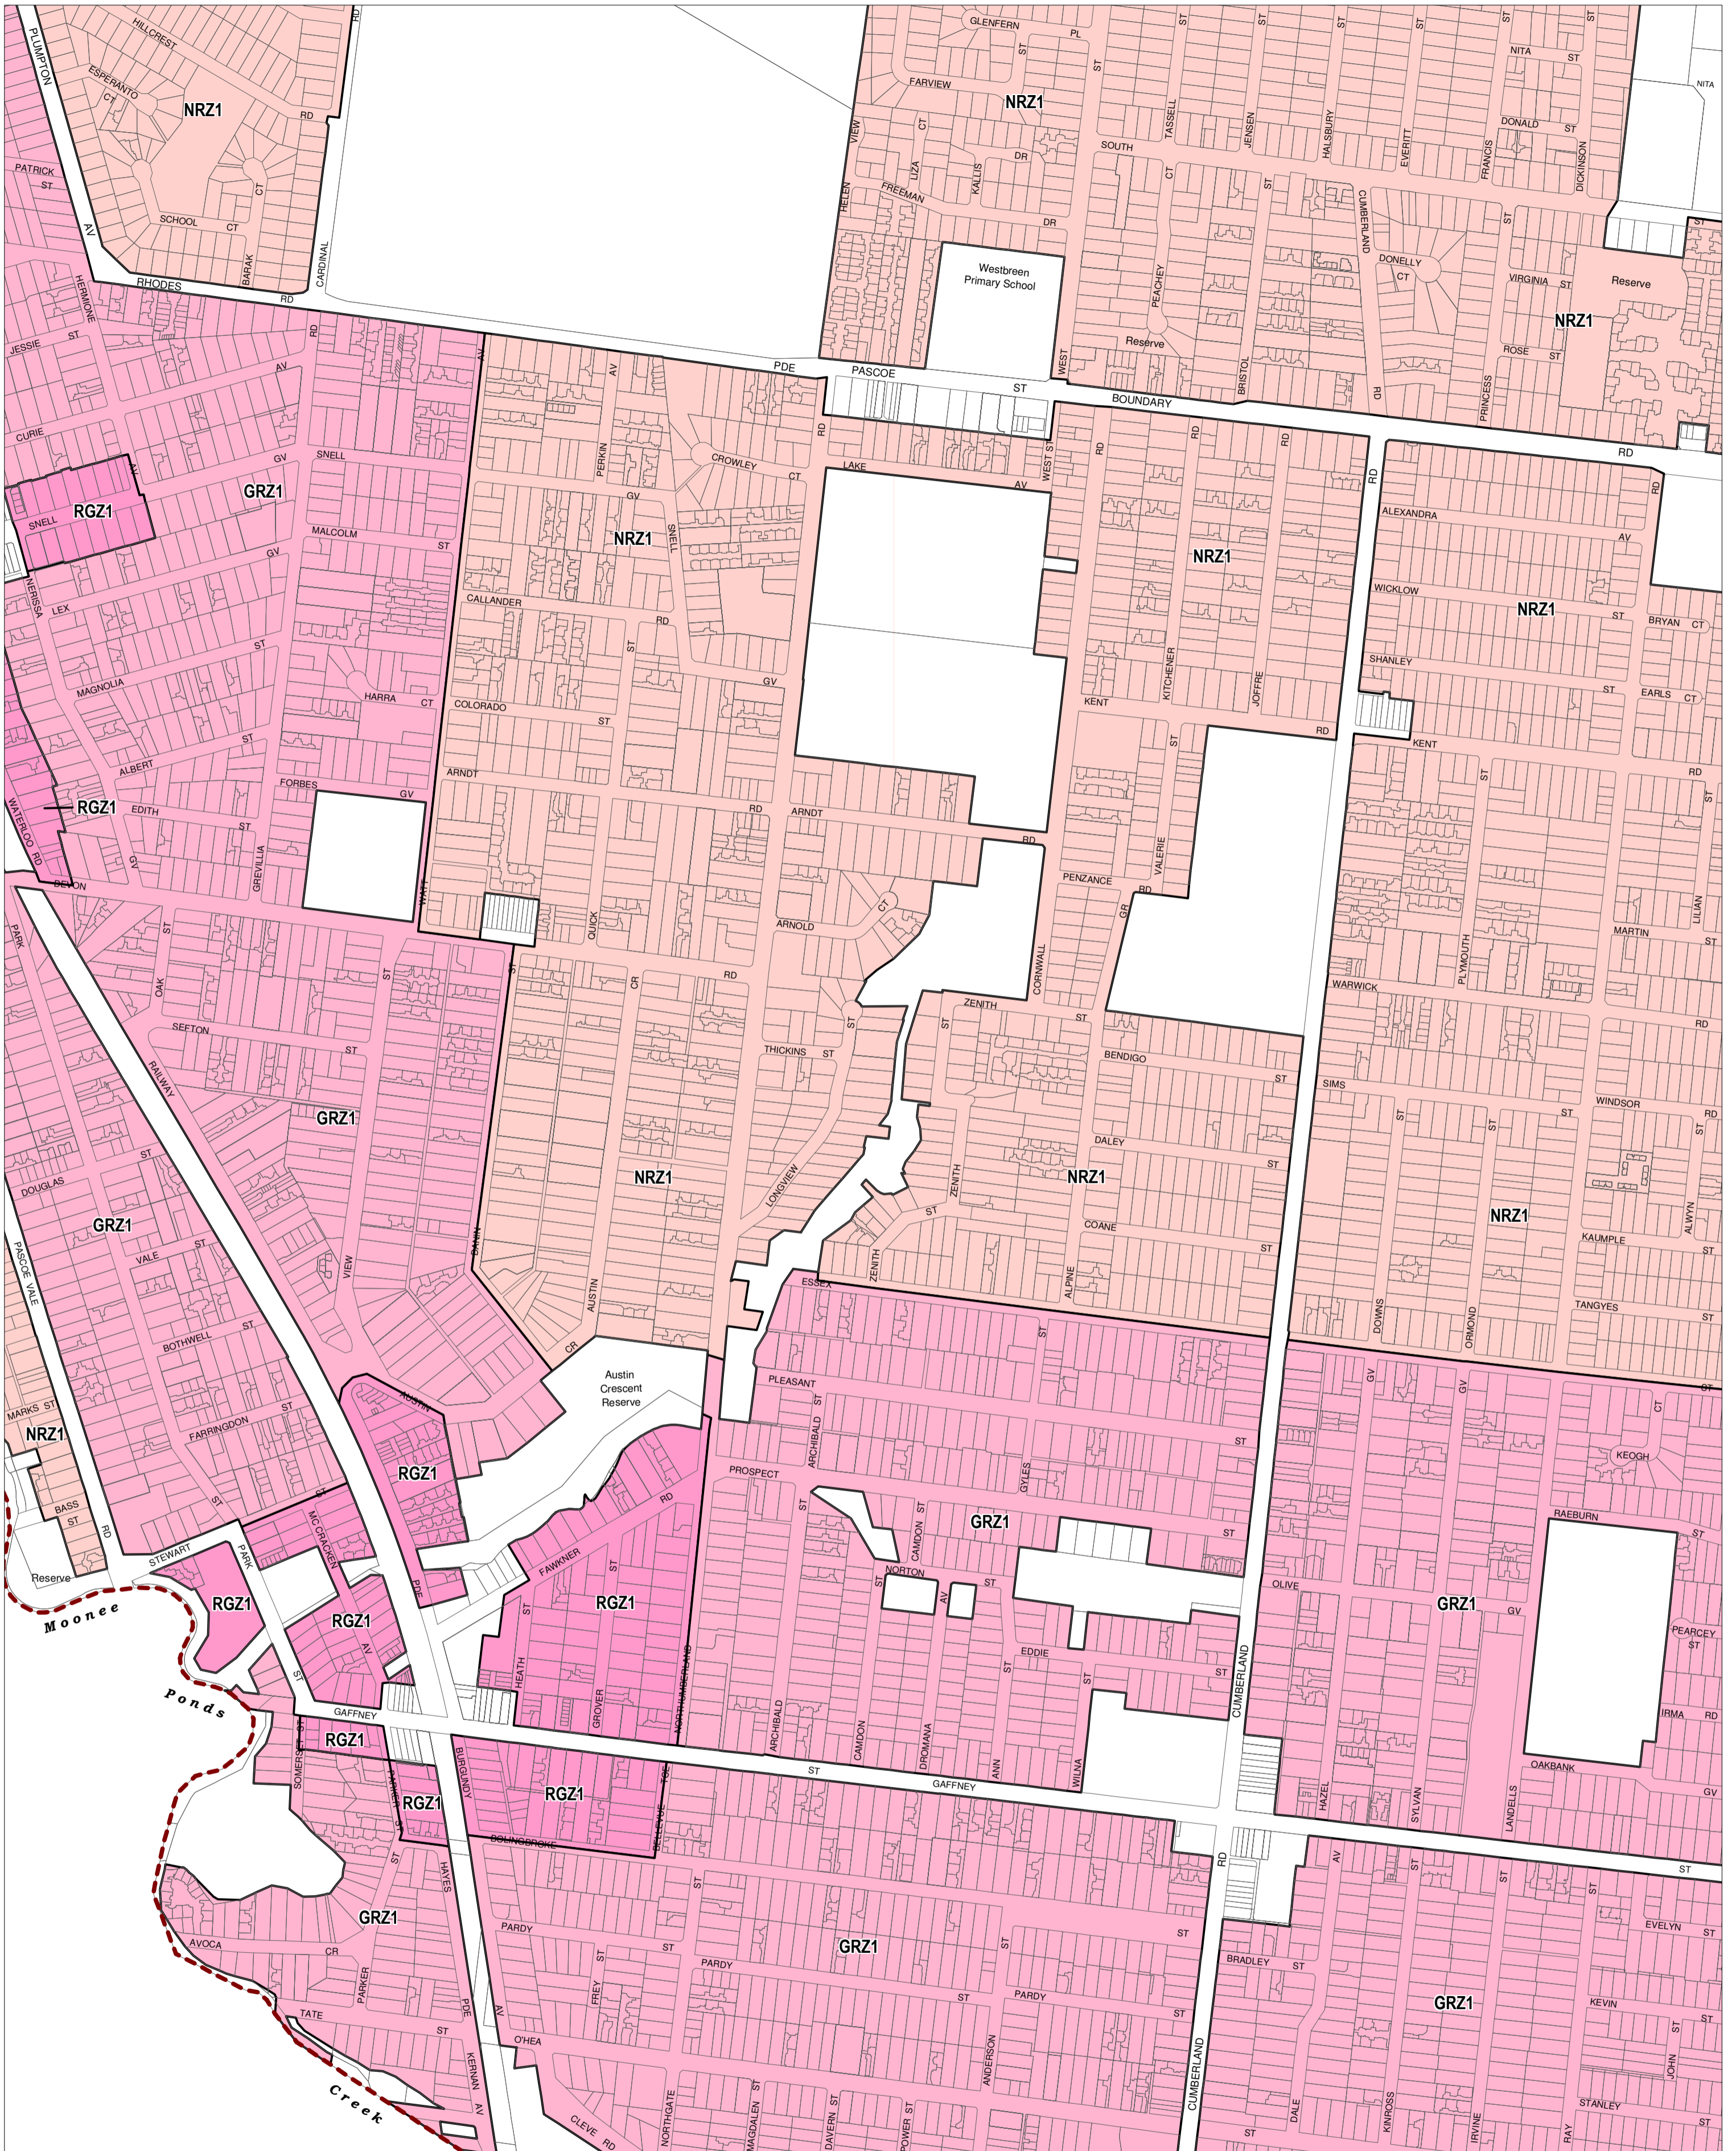

MORELAND PLANNING SCHEME - LOCAL PROVISION

Residential	
	GRZ1 General Residential Zone - Schedule 1
	NRZ1 Neighbourhood Residential Zone - Schedule 1
	RGZ1 Residential Growth Zone - Schedule 1