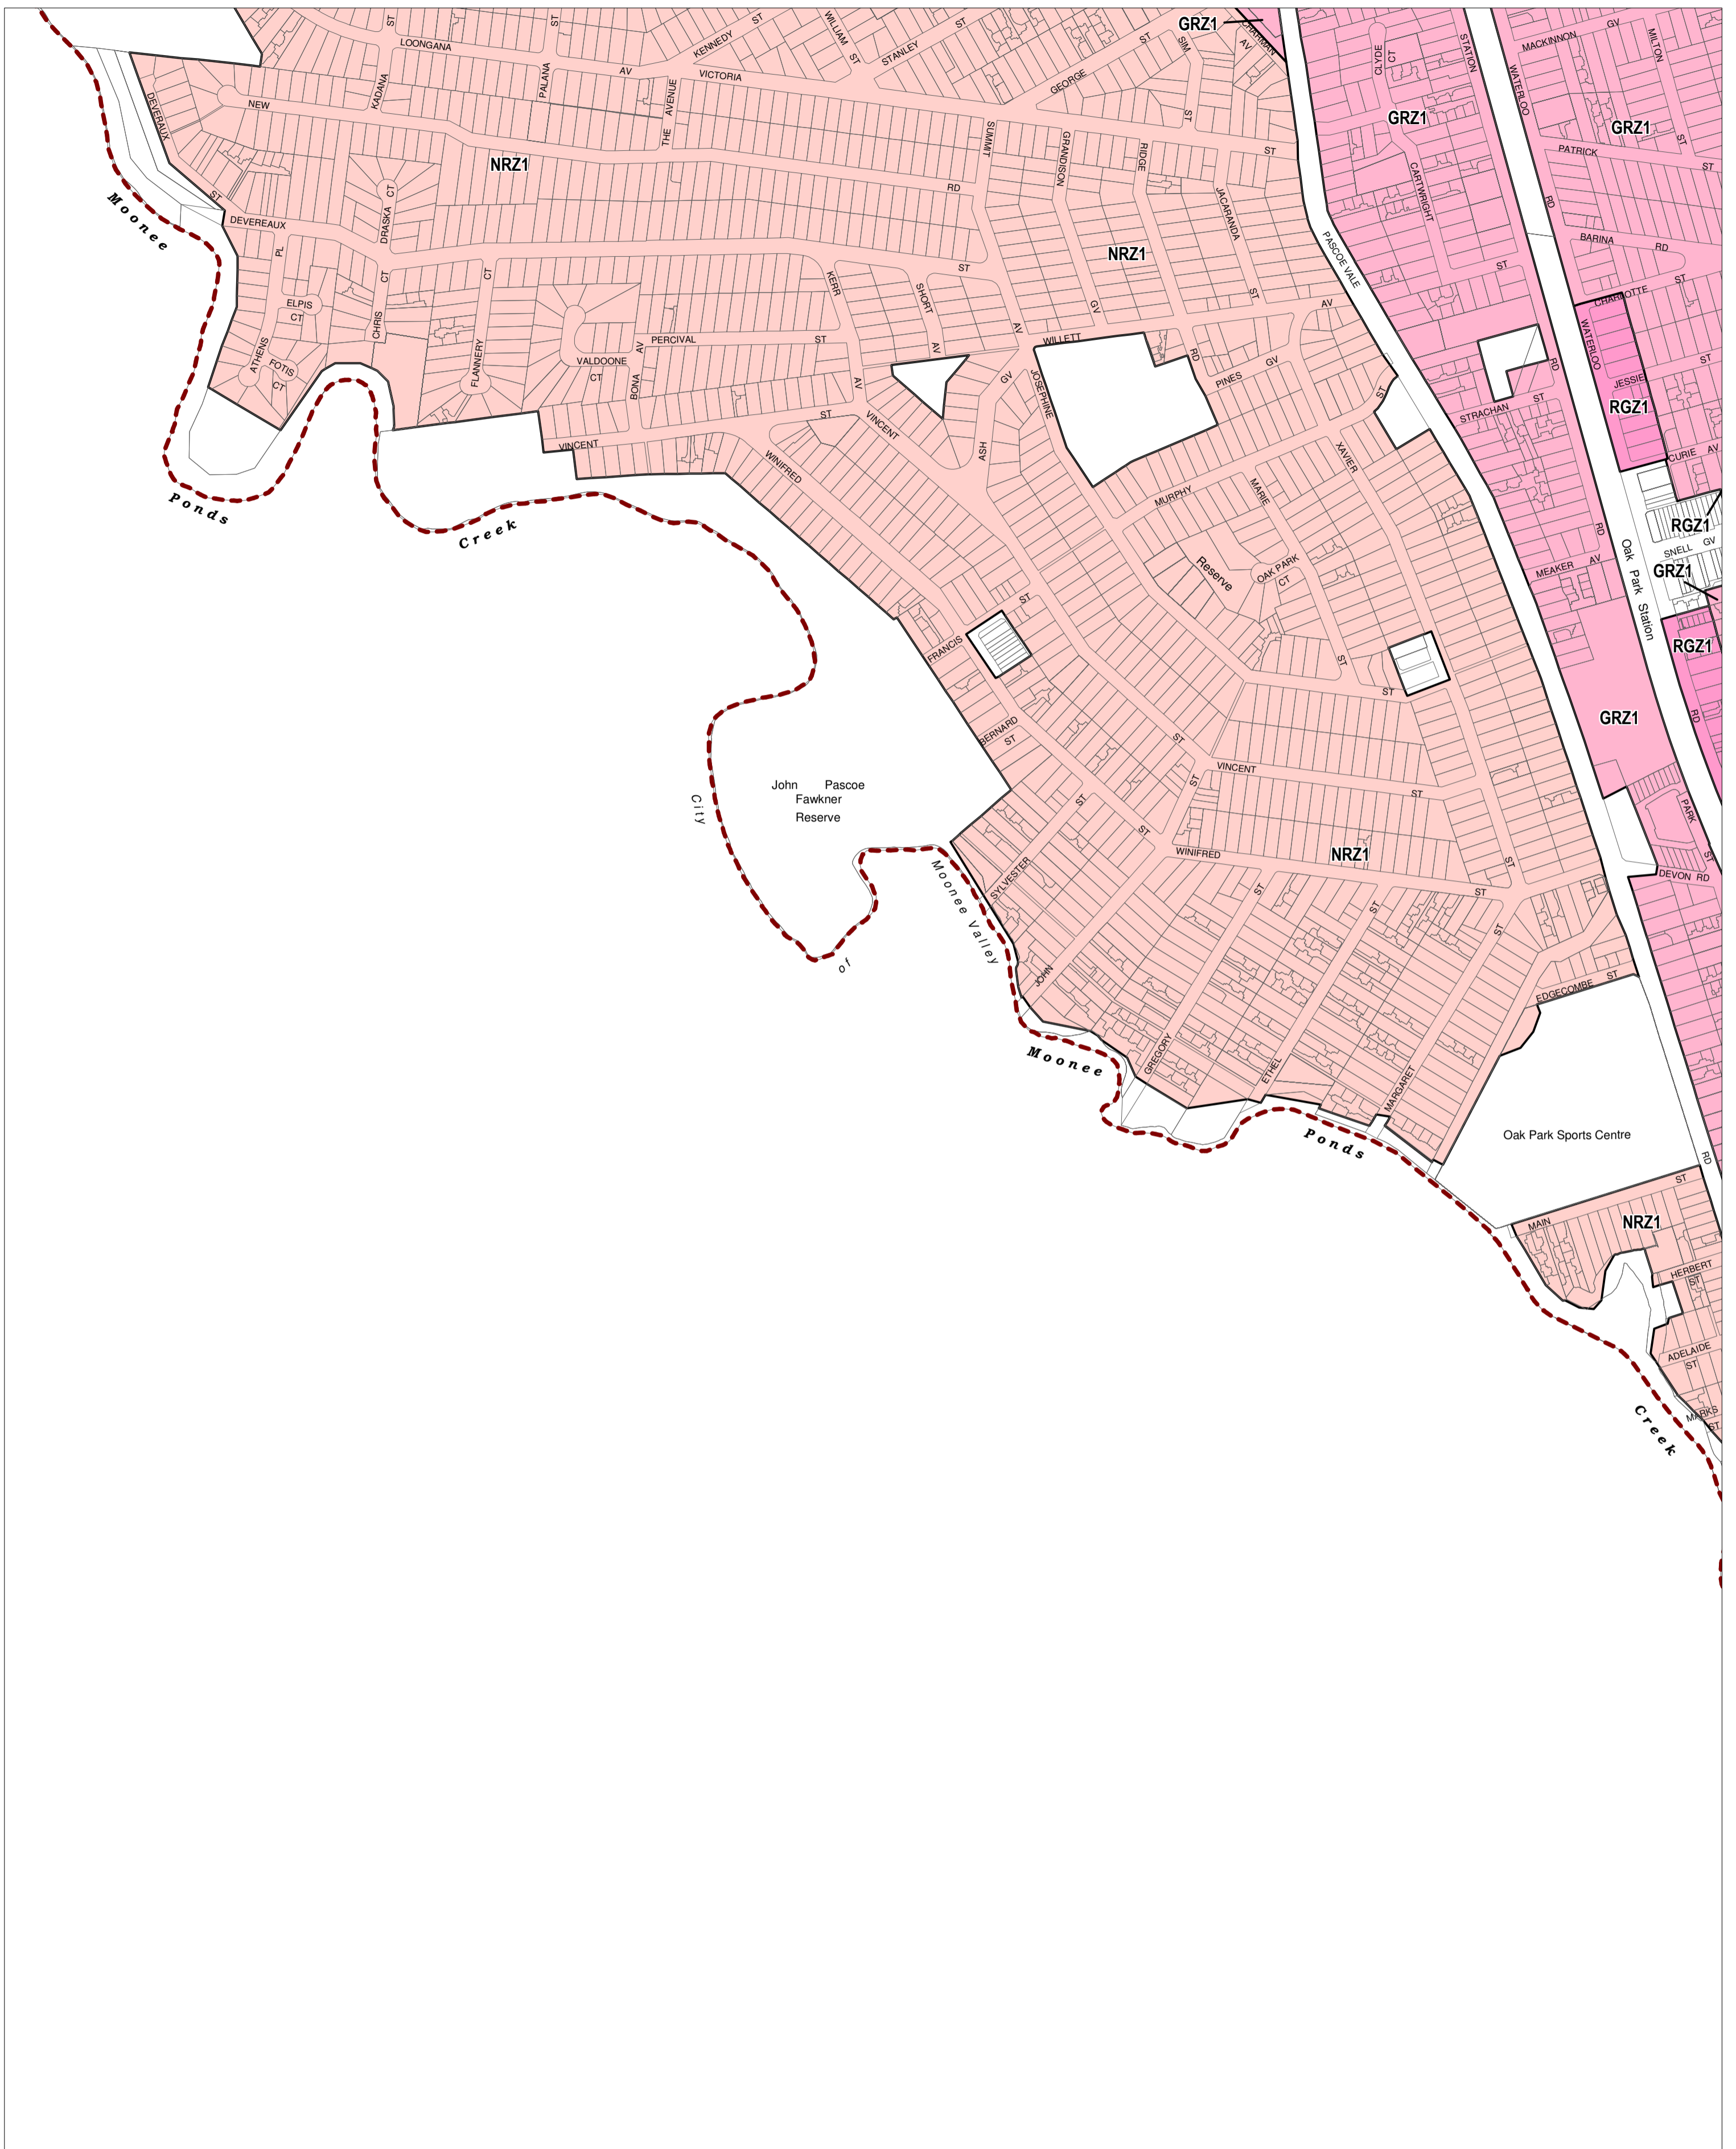

MORELAND PLANNING SCHEME - LOCAL PROVISION

Residential

- GRZ1 General Residential Zone - Schedule 1
- NRZ1 Neighbourhood Residential Zone - Schedule 1
- RGZ1 Residential Growth Zone - Schedule 1

Printed: 16/3/2015

AMENDMENT C153