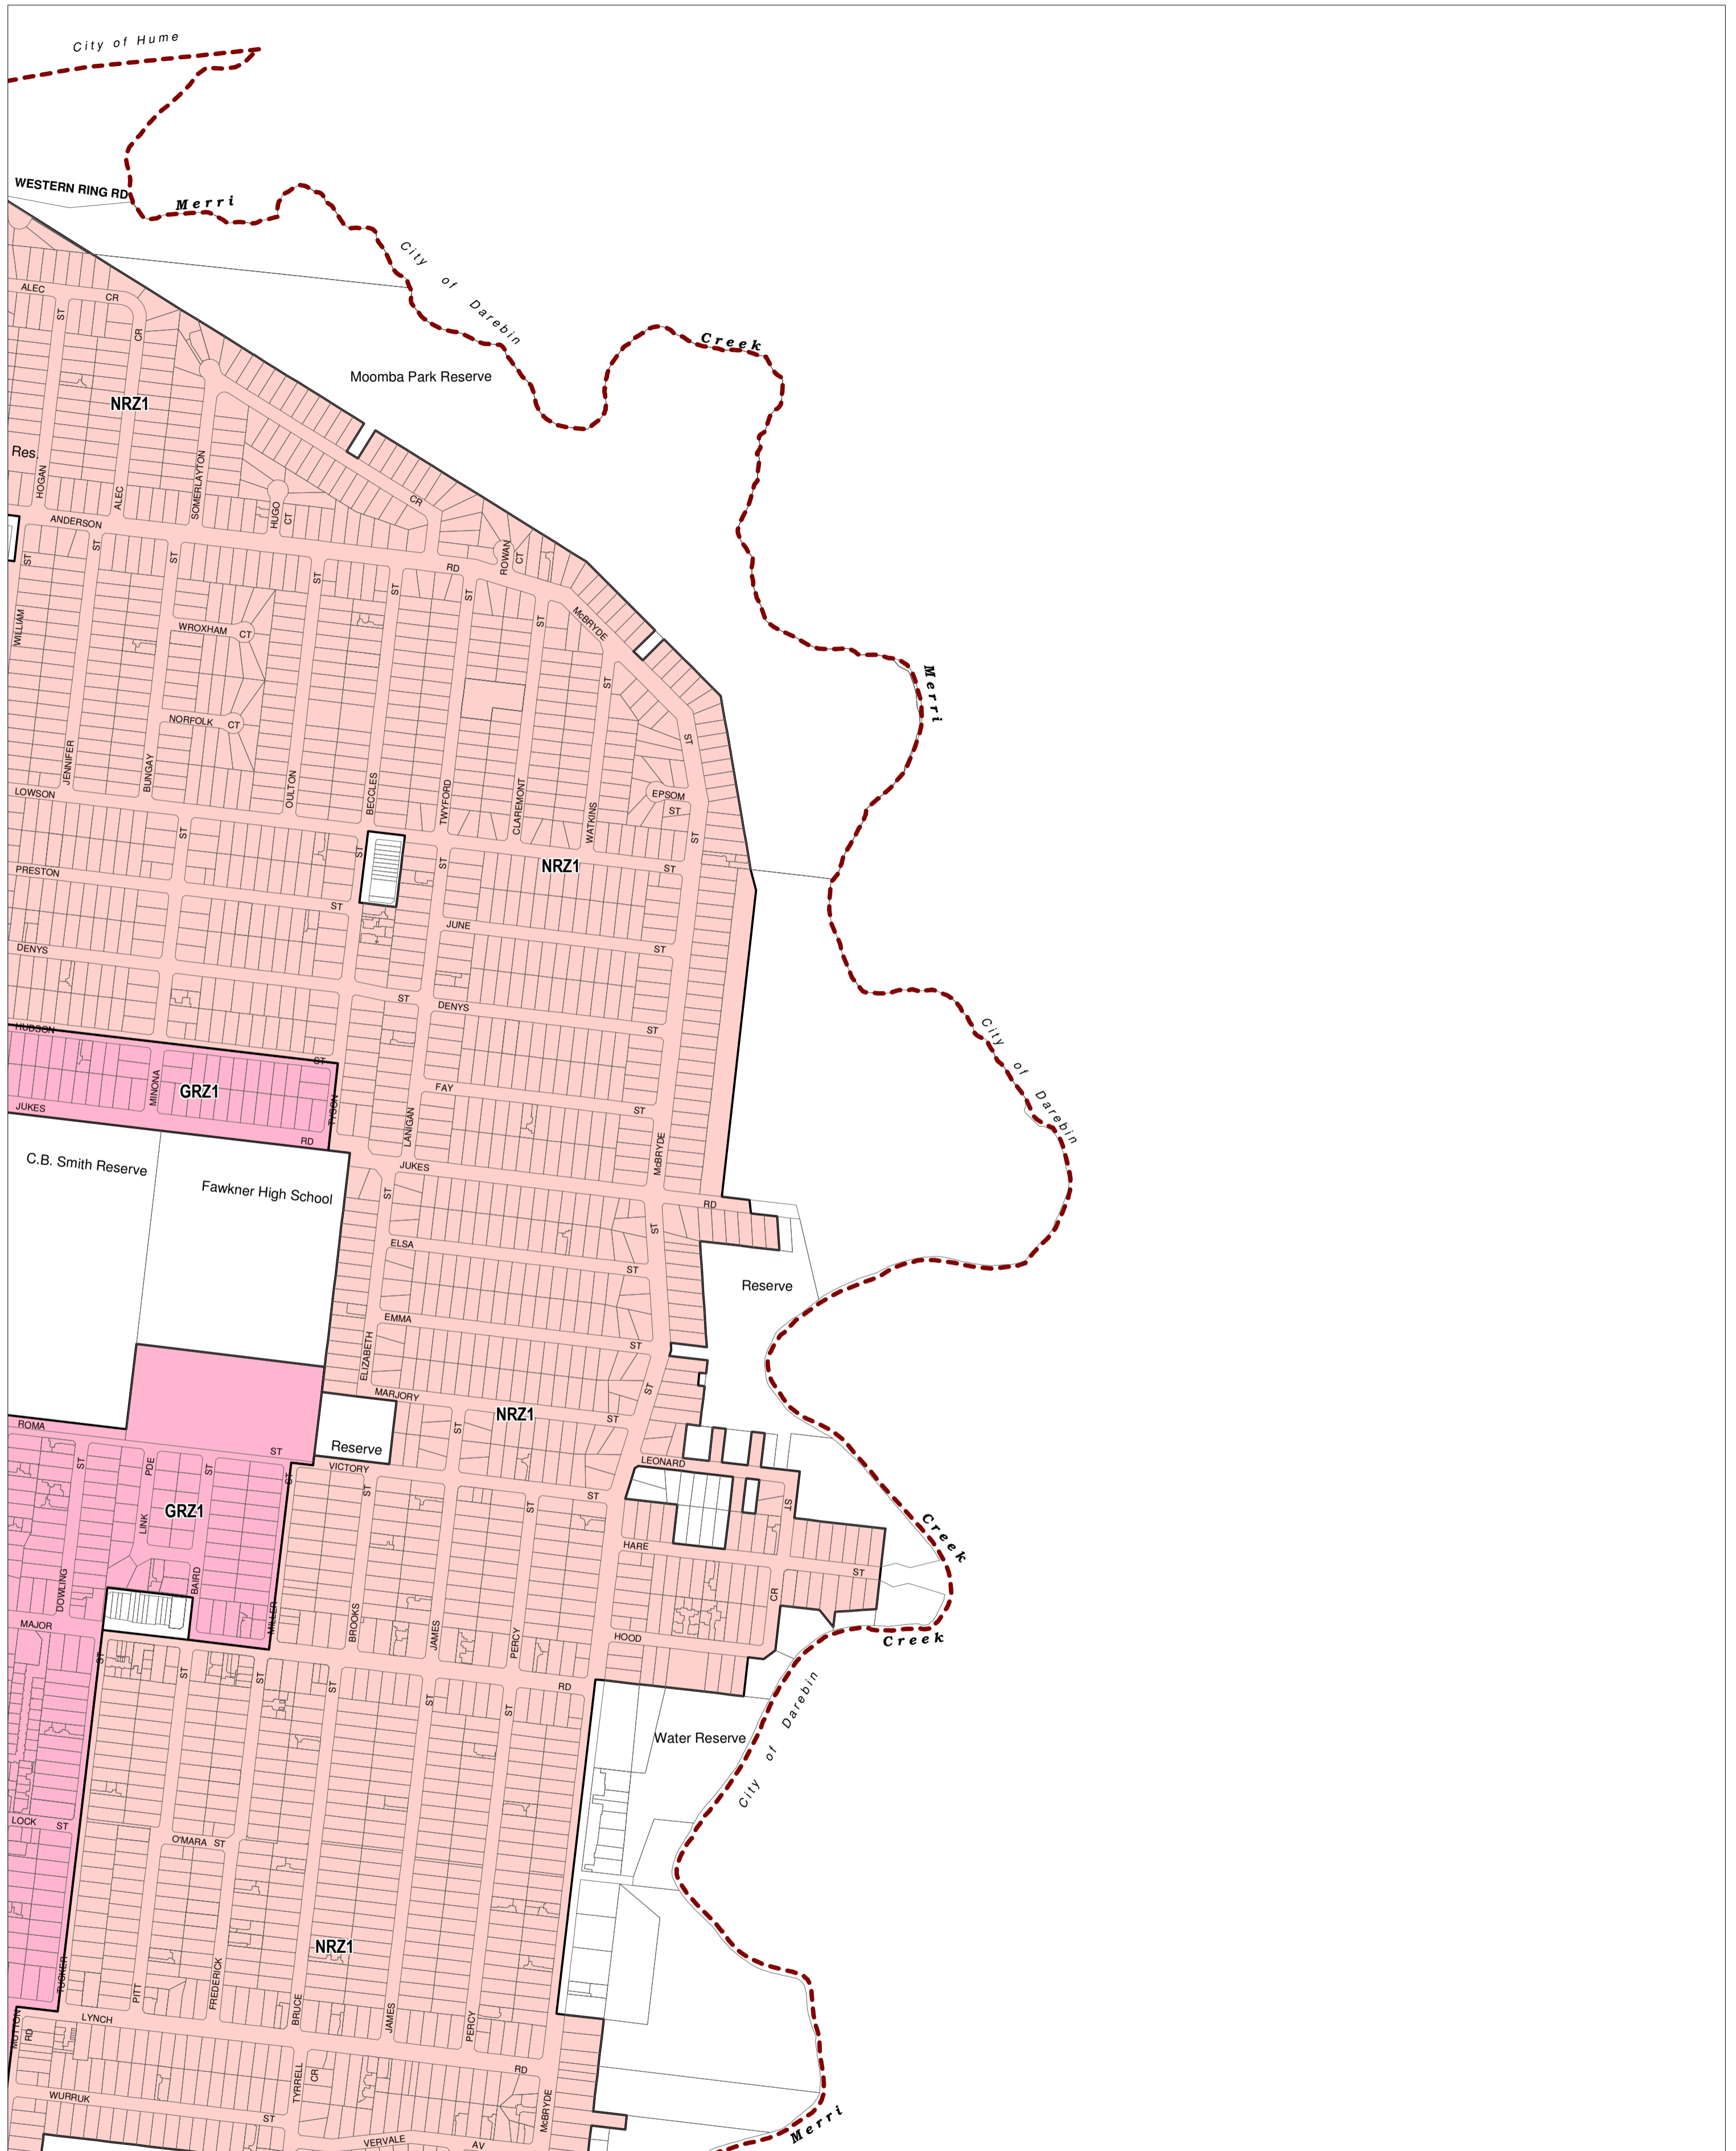

MORELAND PLANNING SCHEME - LOCAL PROVISION

Residential	
GRZ1	General Residential Zone - Schedule 1
NRZ1	Neighbourhood Residential Zone - Schedule 1