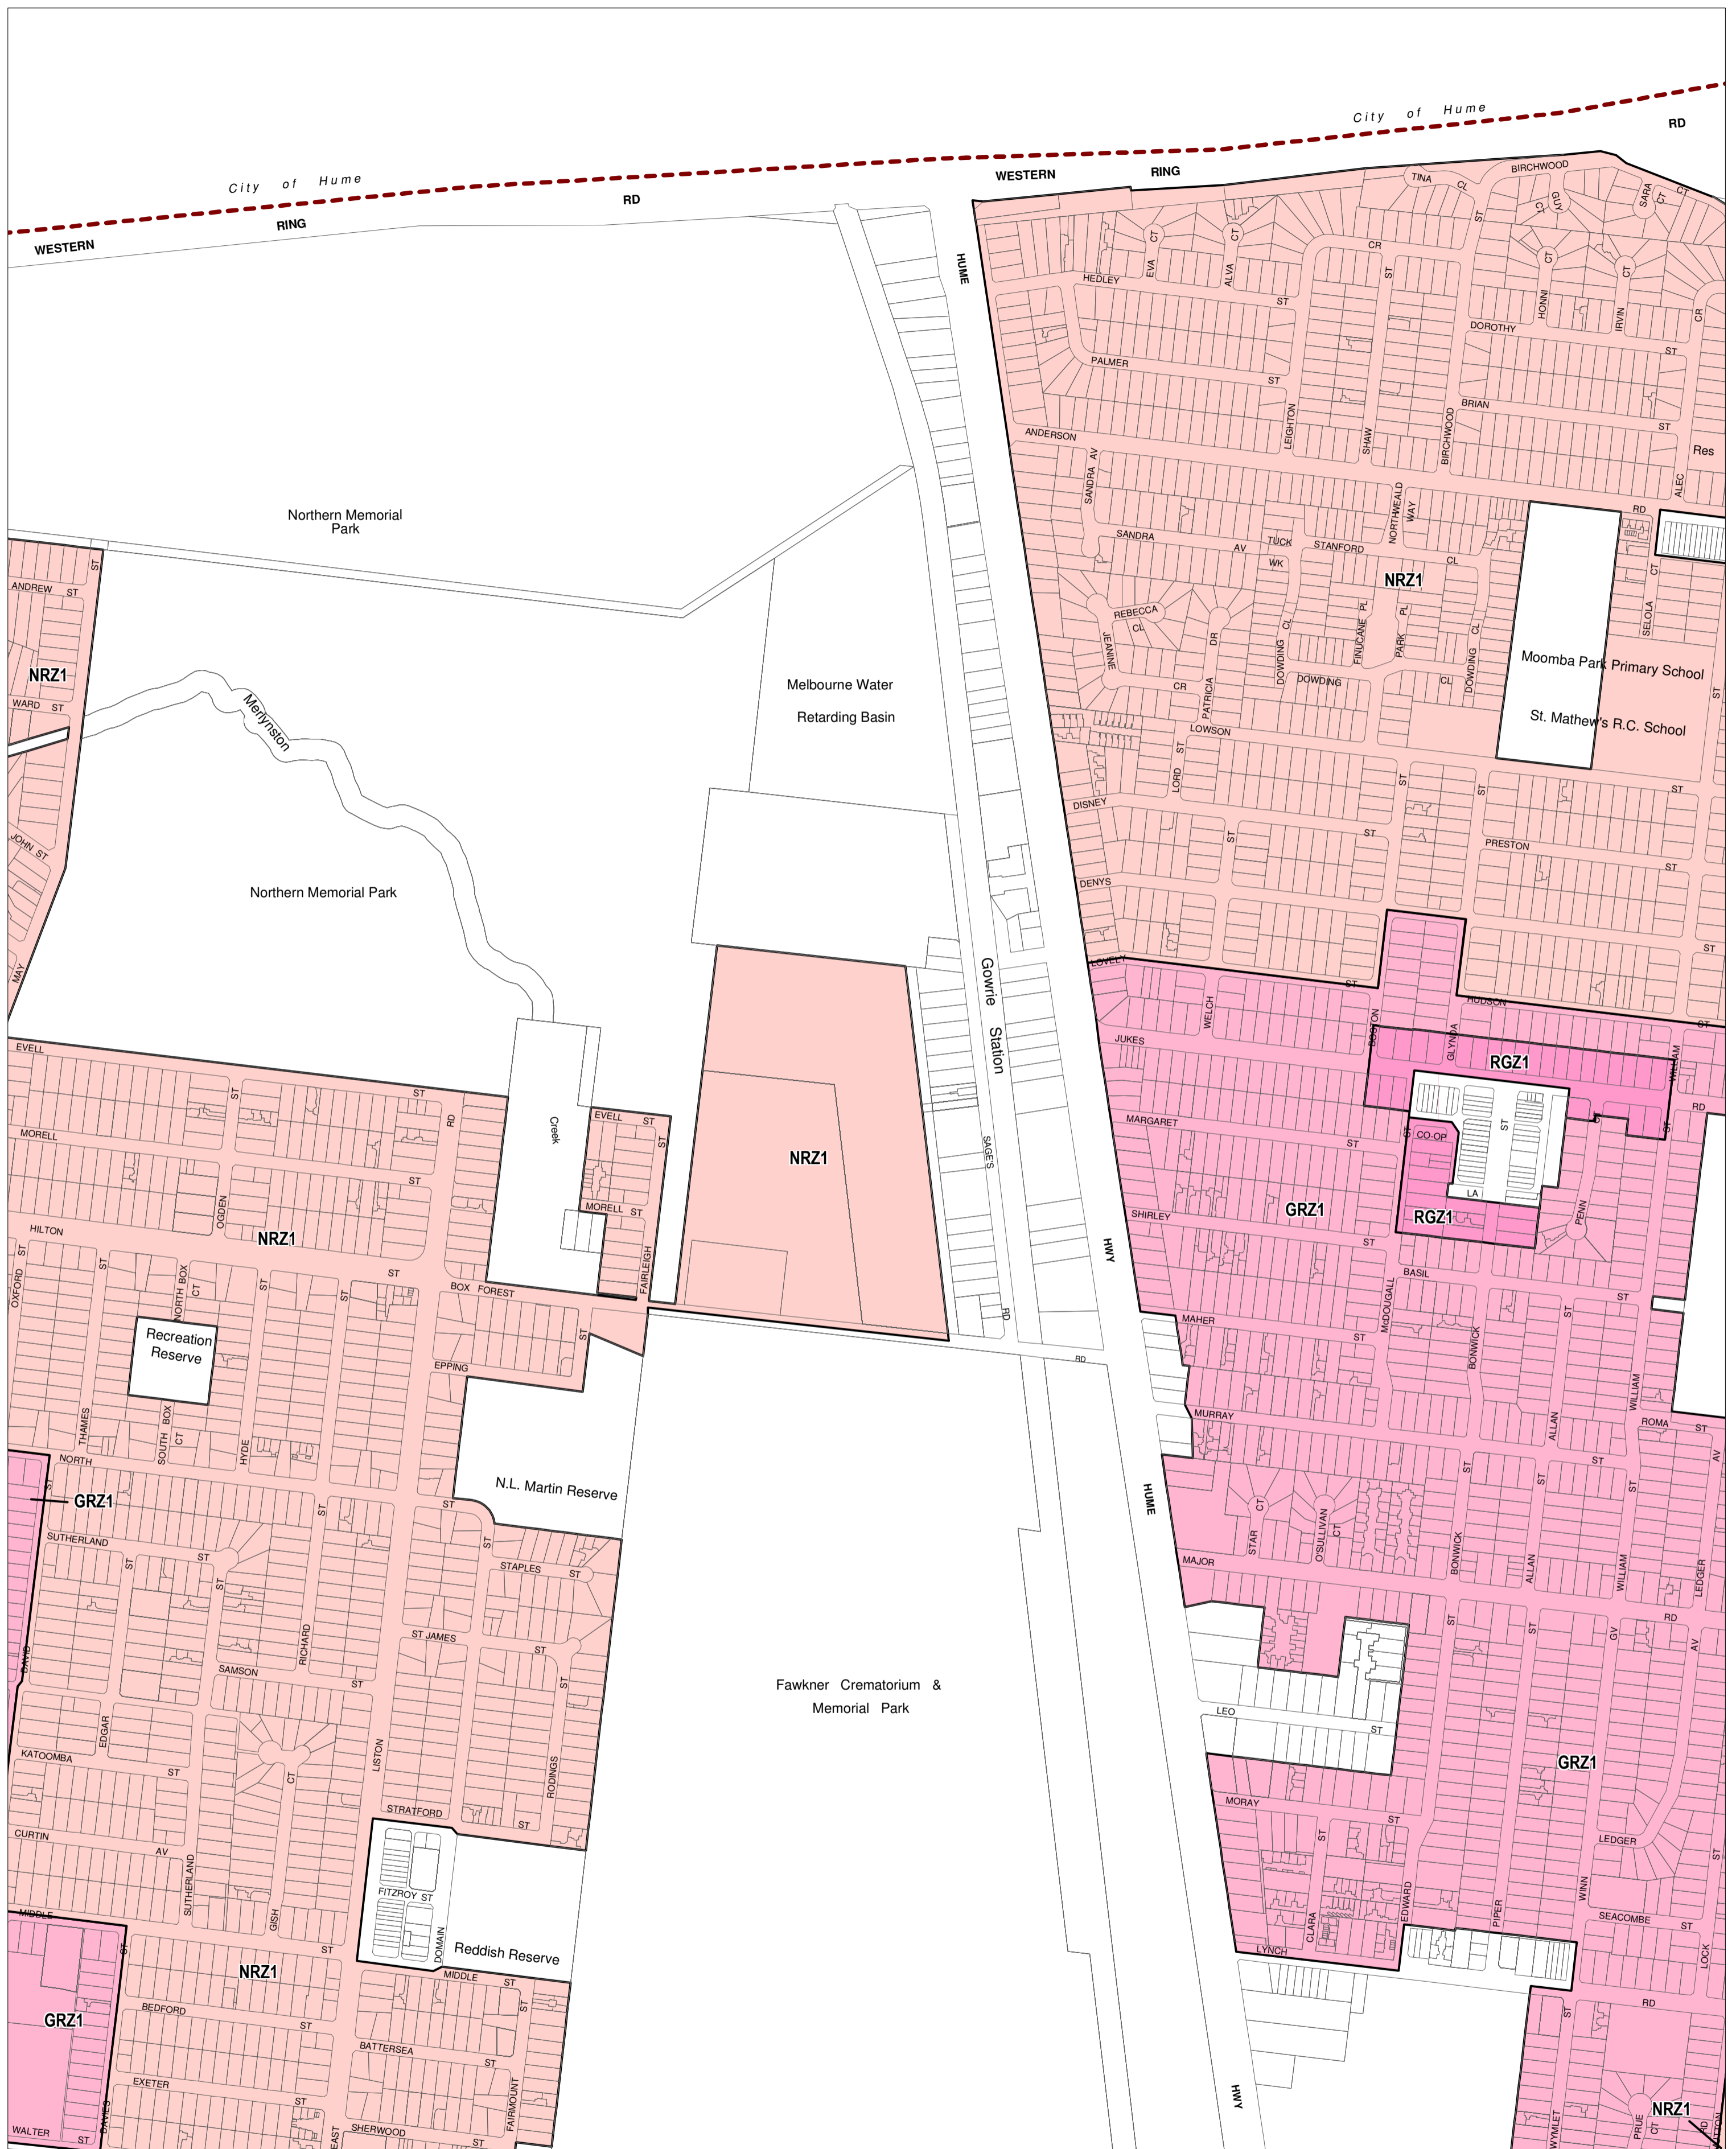

MORELAND PLANNING SCHEME - LOCAL PROVISION