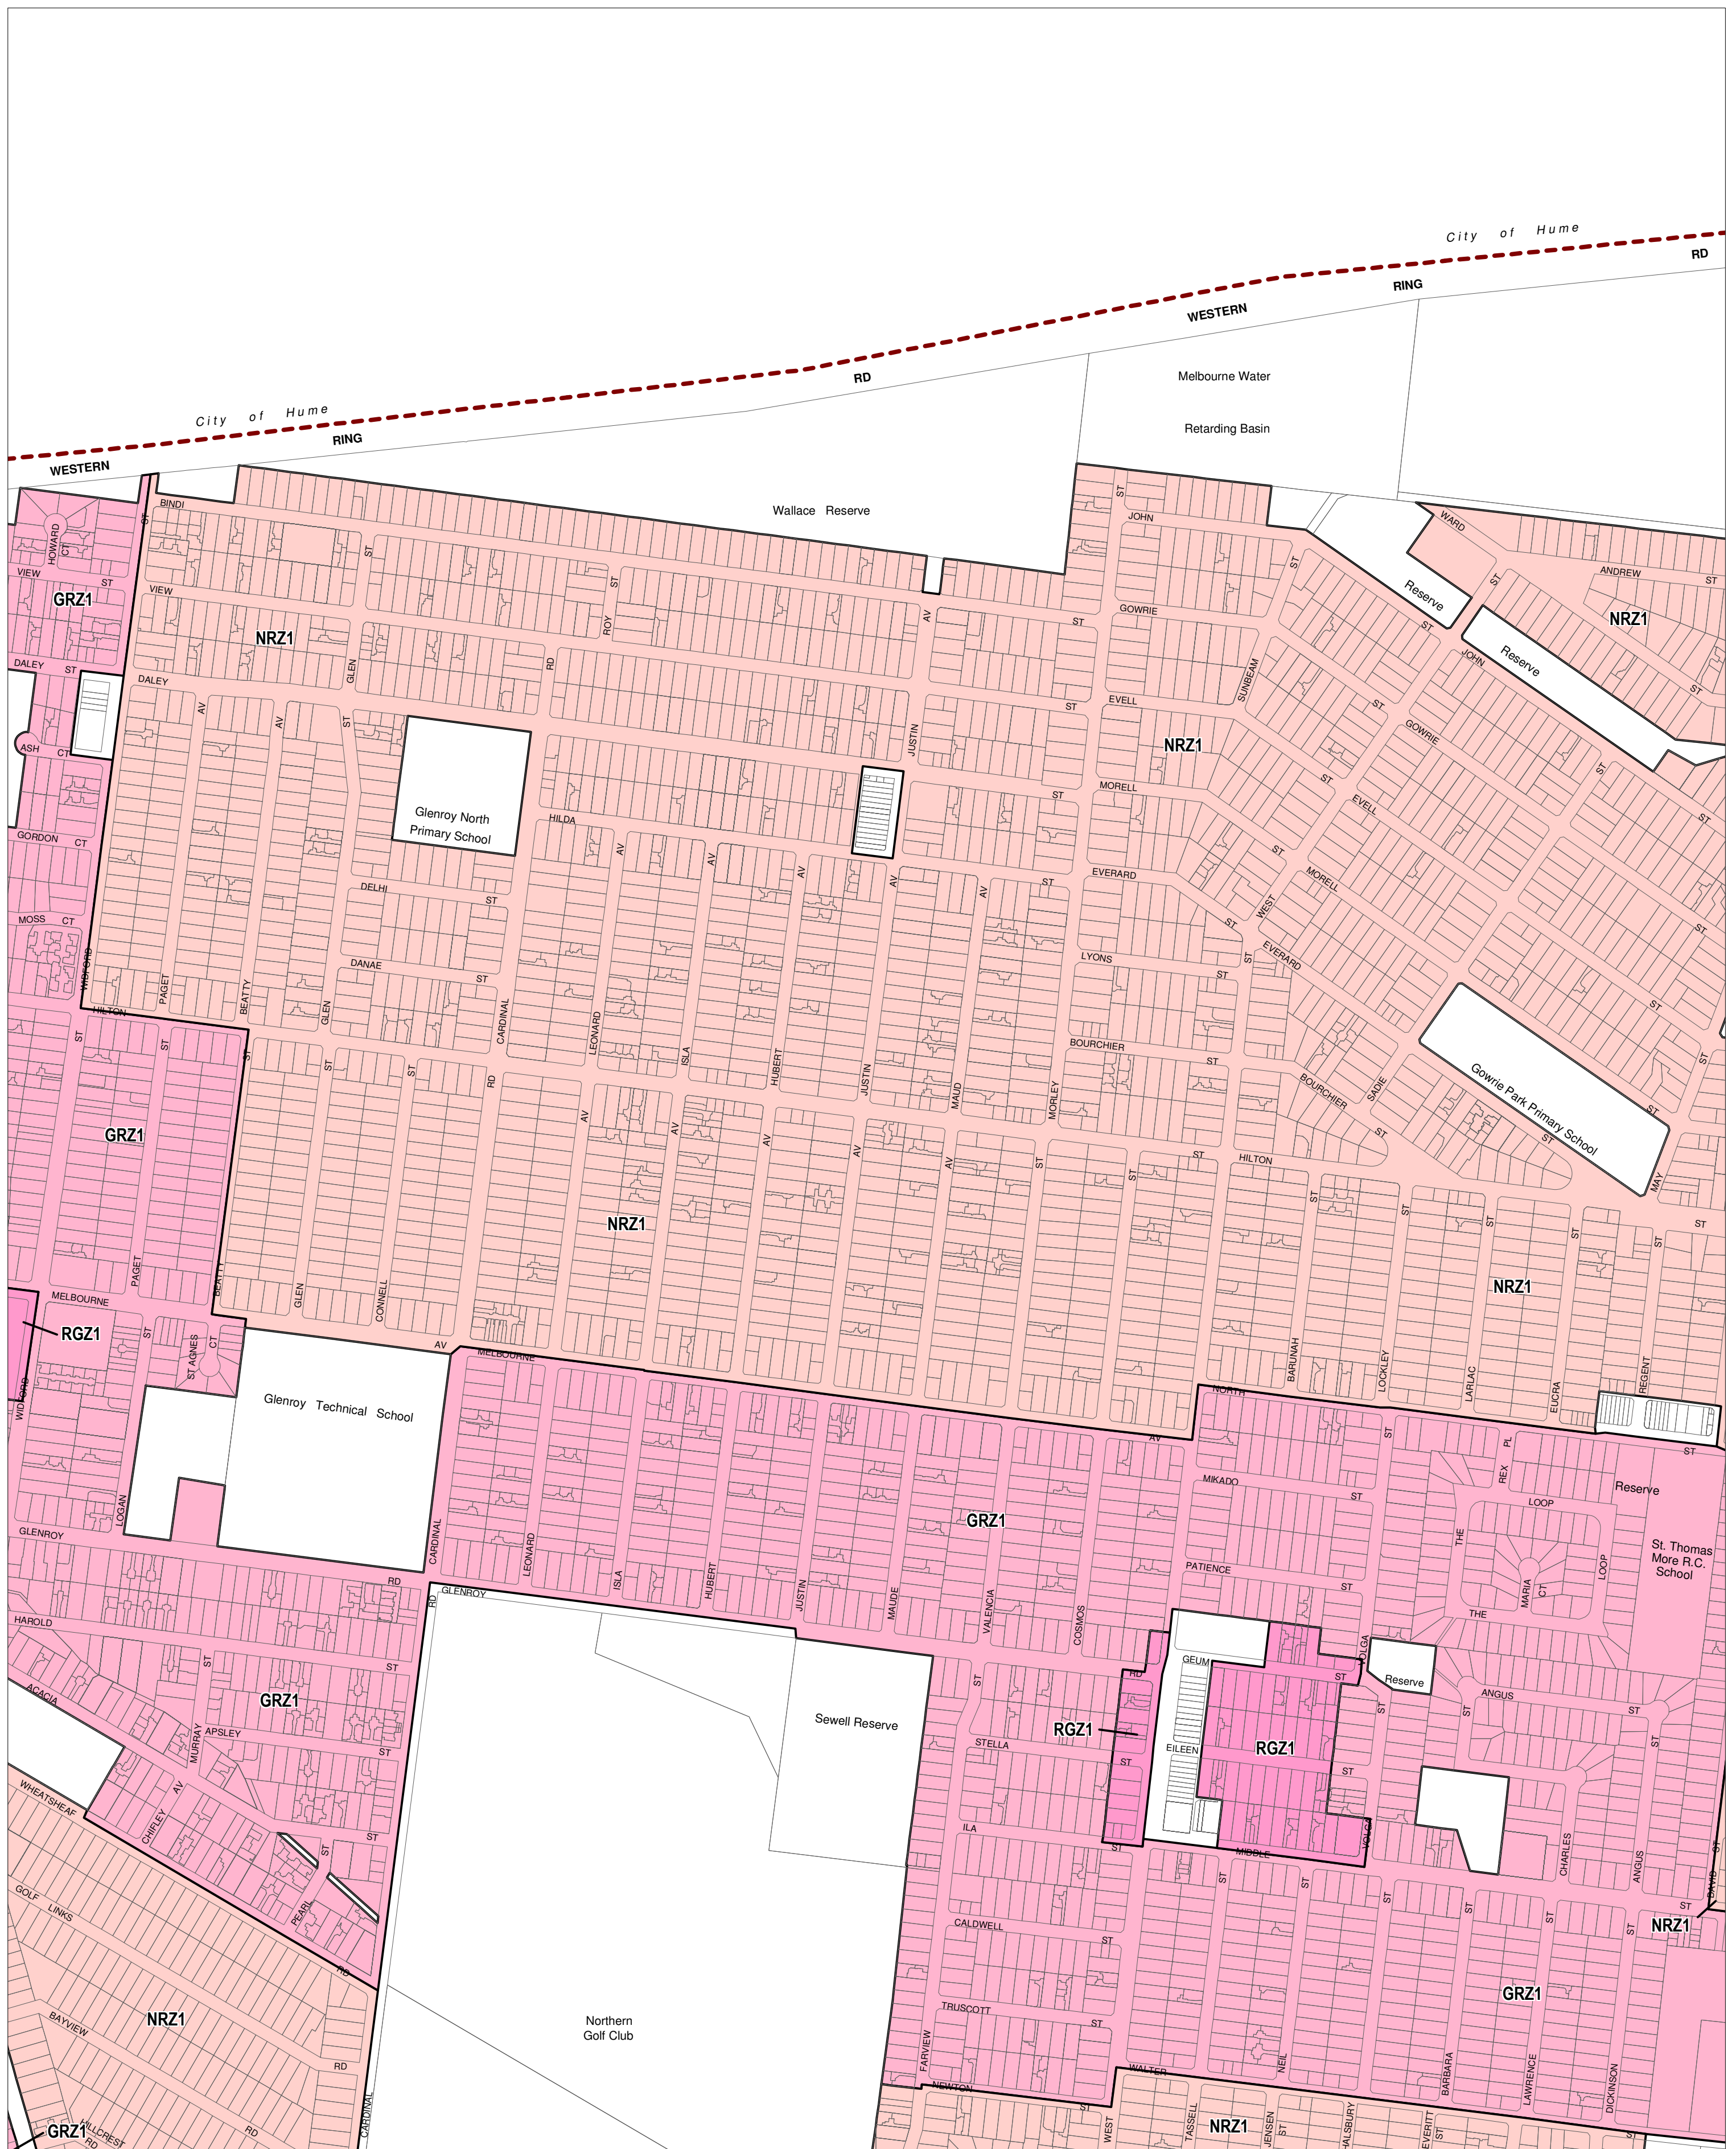

MORELAND PLANNING SCHEME - LOCAL PROVISION

Residential	
	GRZ1 General Residential Zone - Schedule 1
	NRZ1 Neighbourhood Residential Zone - Schedule 1
	RGZ1 Residential Growth Zone - Schedule 1