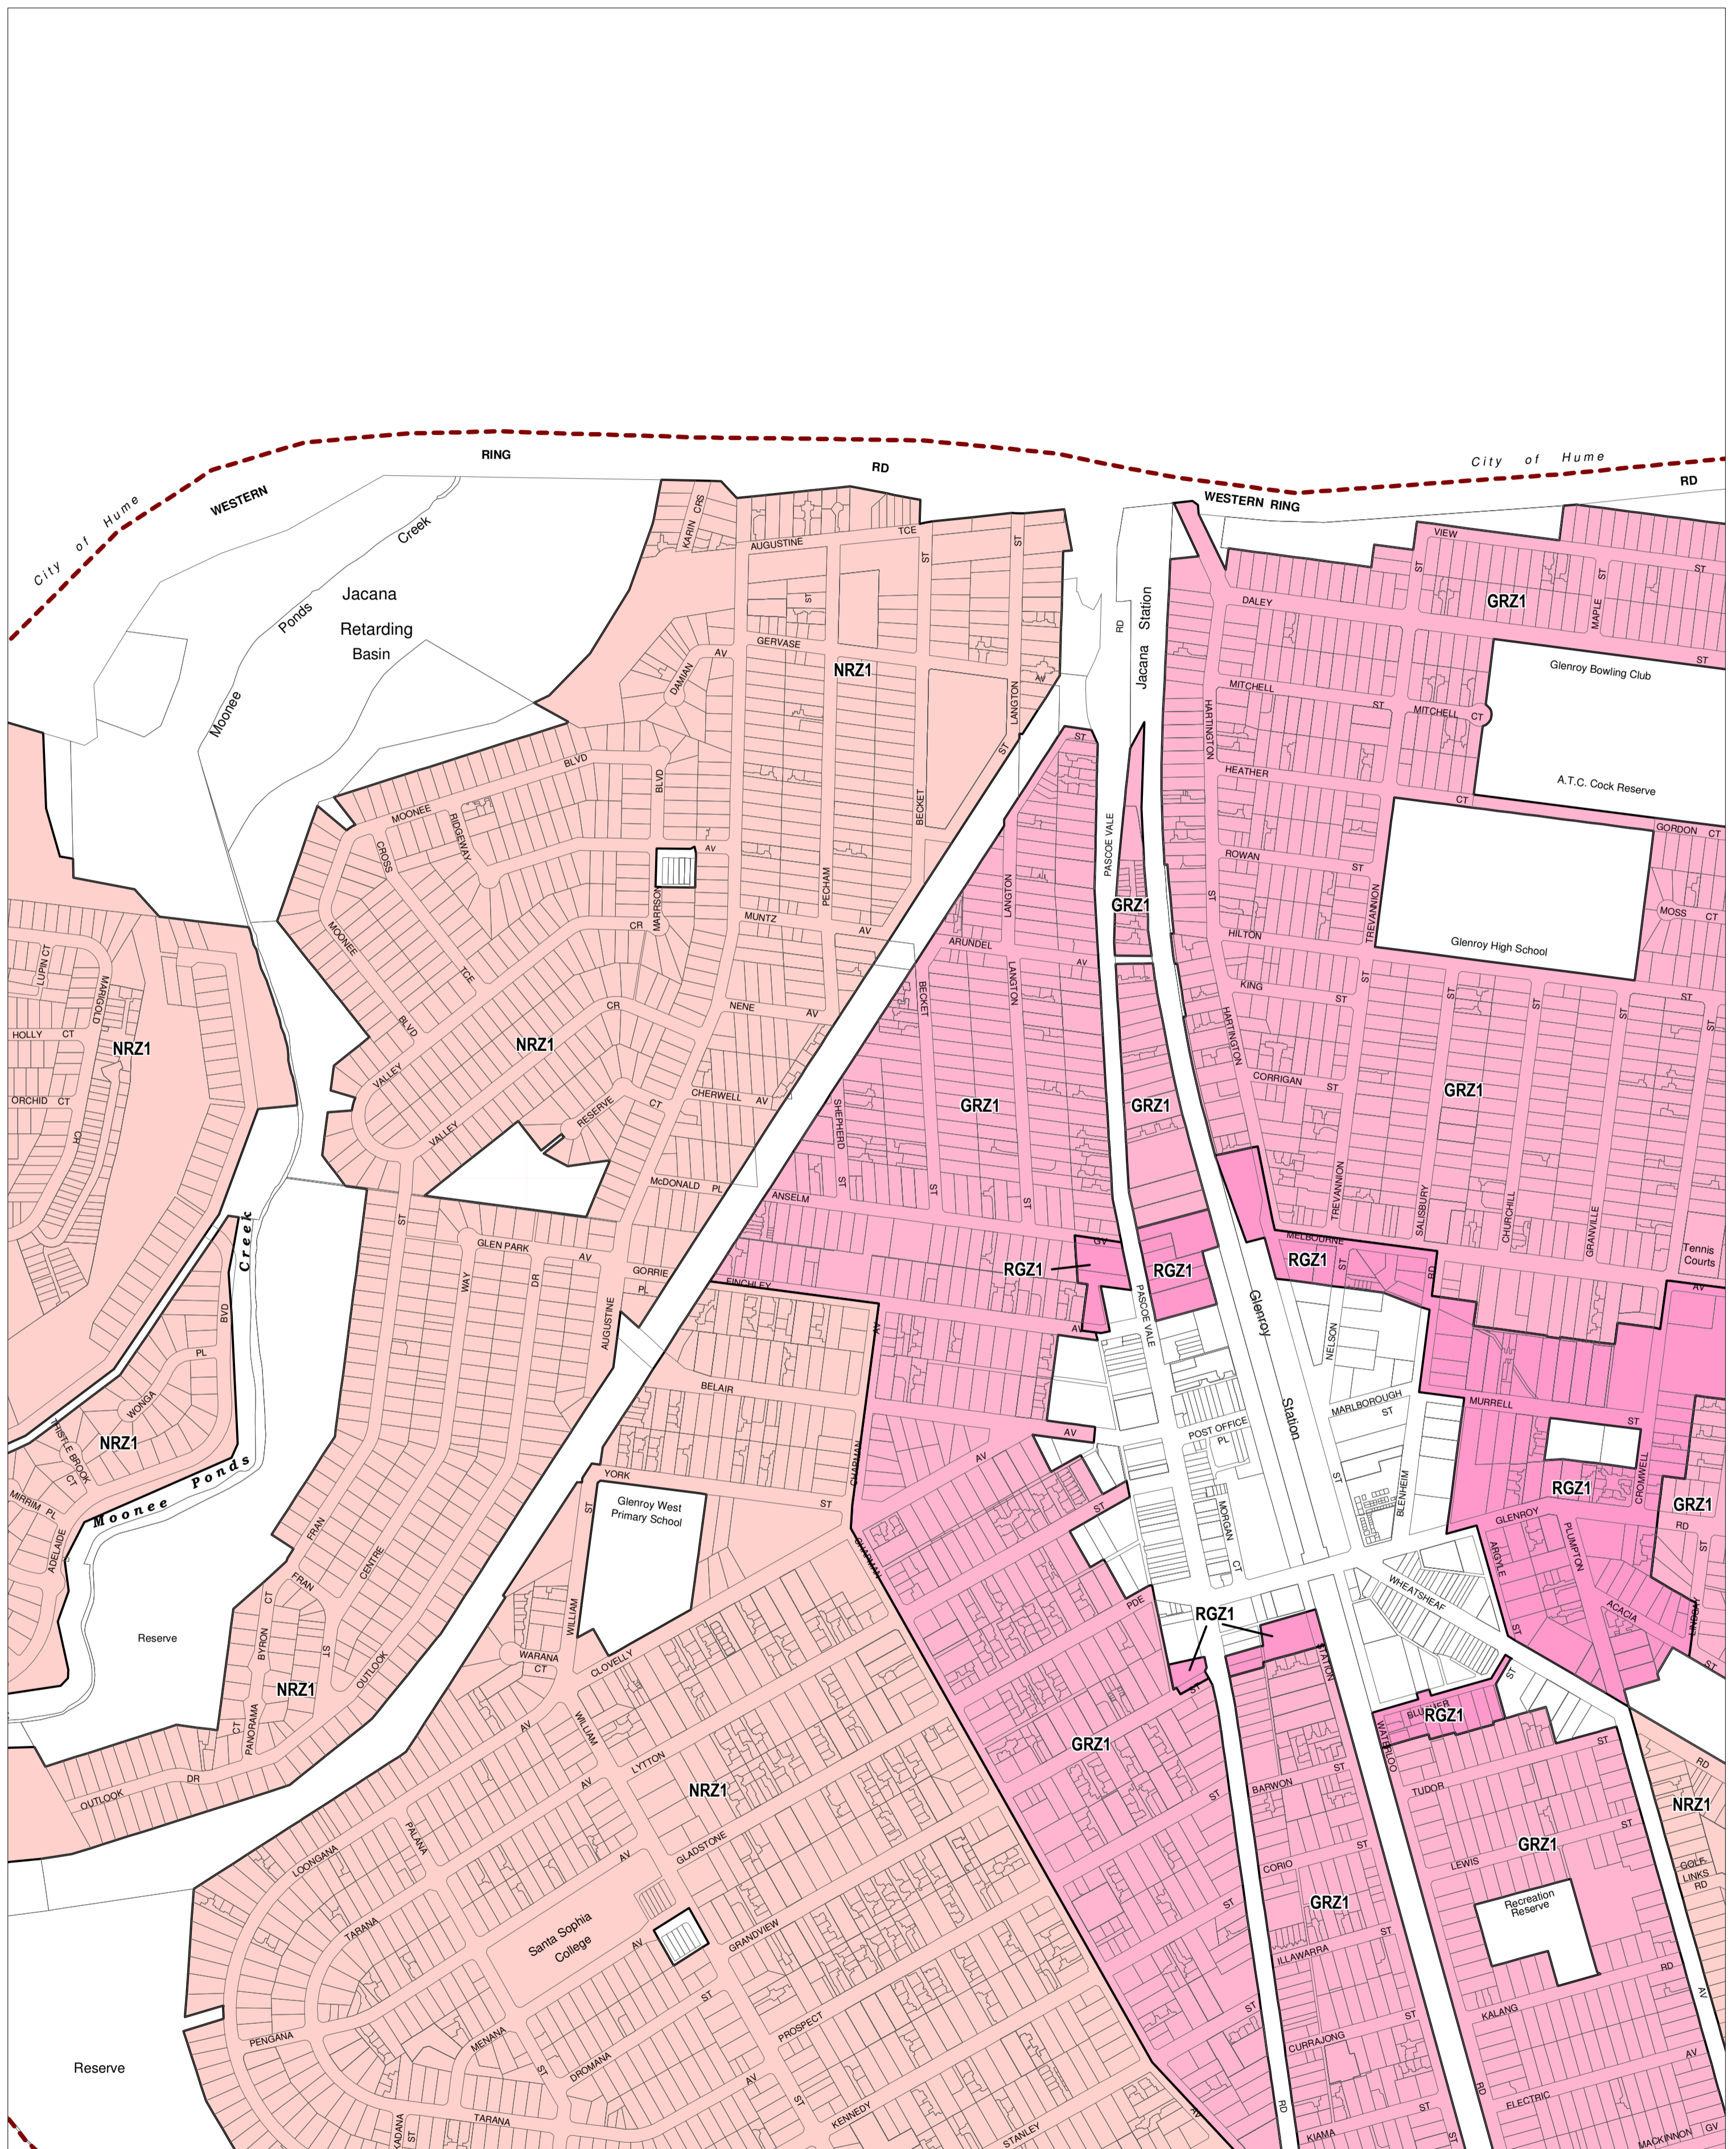

MORELAND PLANNING SCHEME - LOCAL PROVISION

Residential	
GRZ1	General Residential Zone - Schedule 1
NRZ1	Neighbourhood Residential Zone - Schedule 1
RGZ1	Residential Growth Zone - Schedule 1