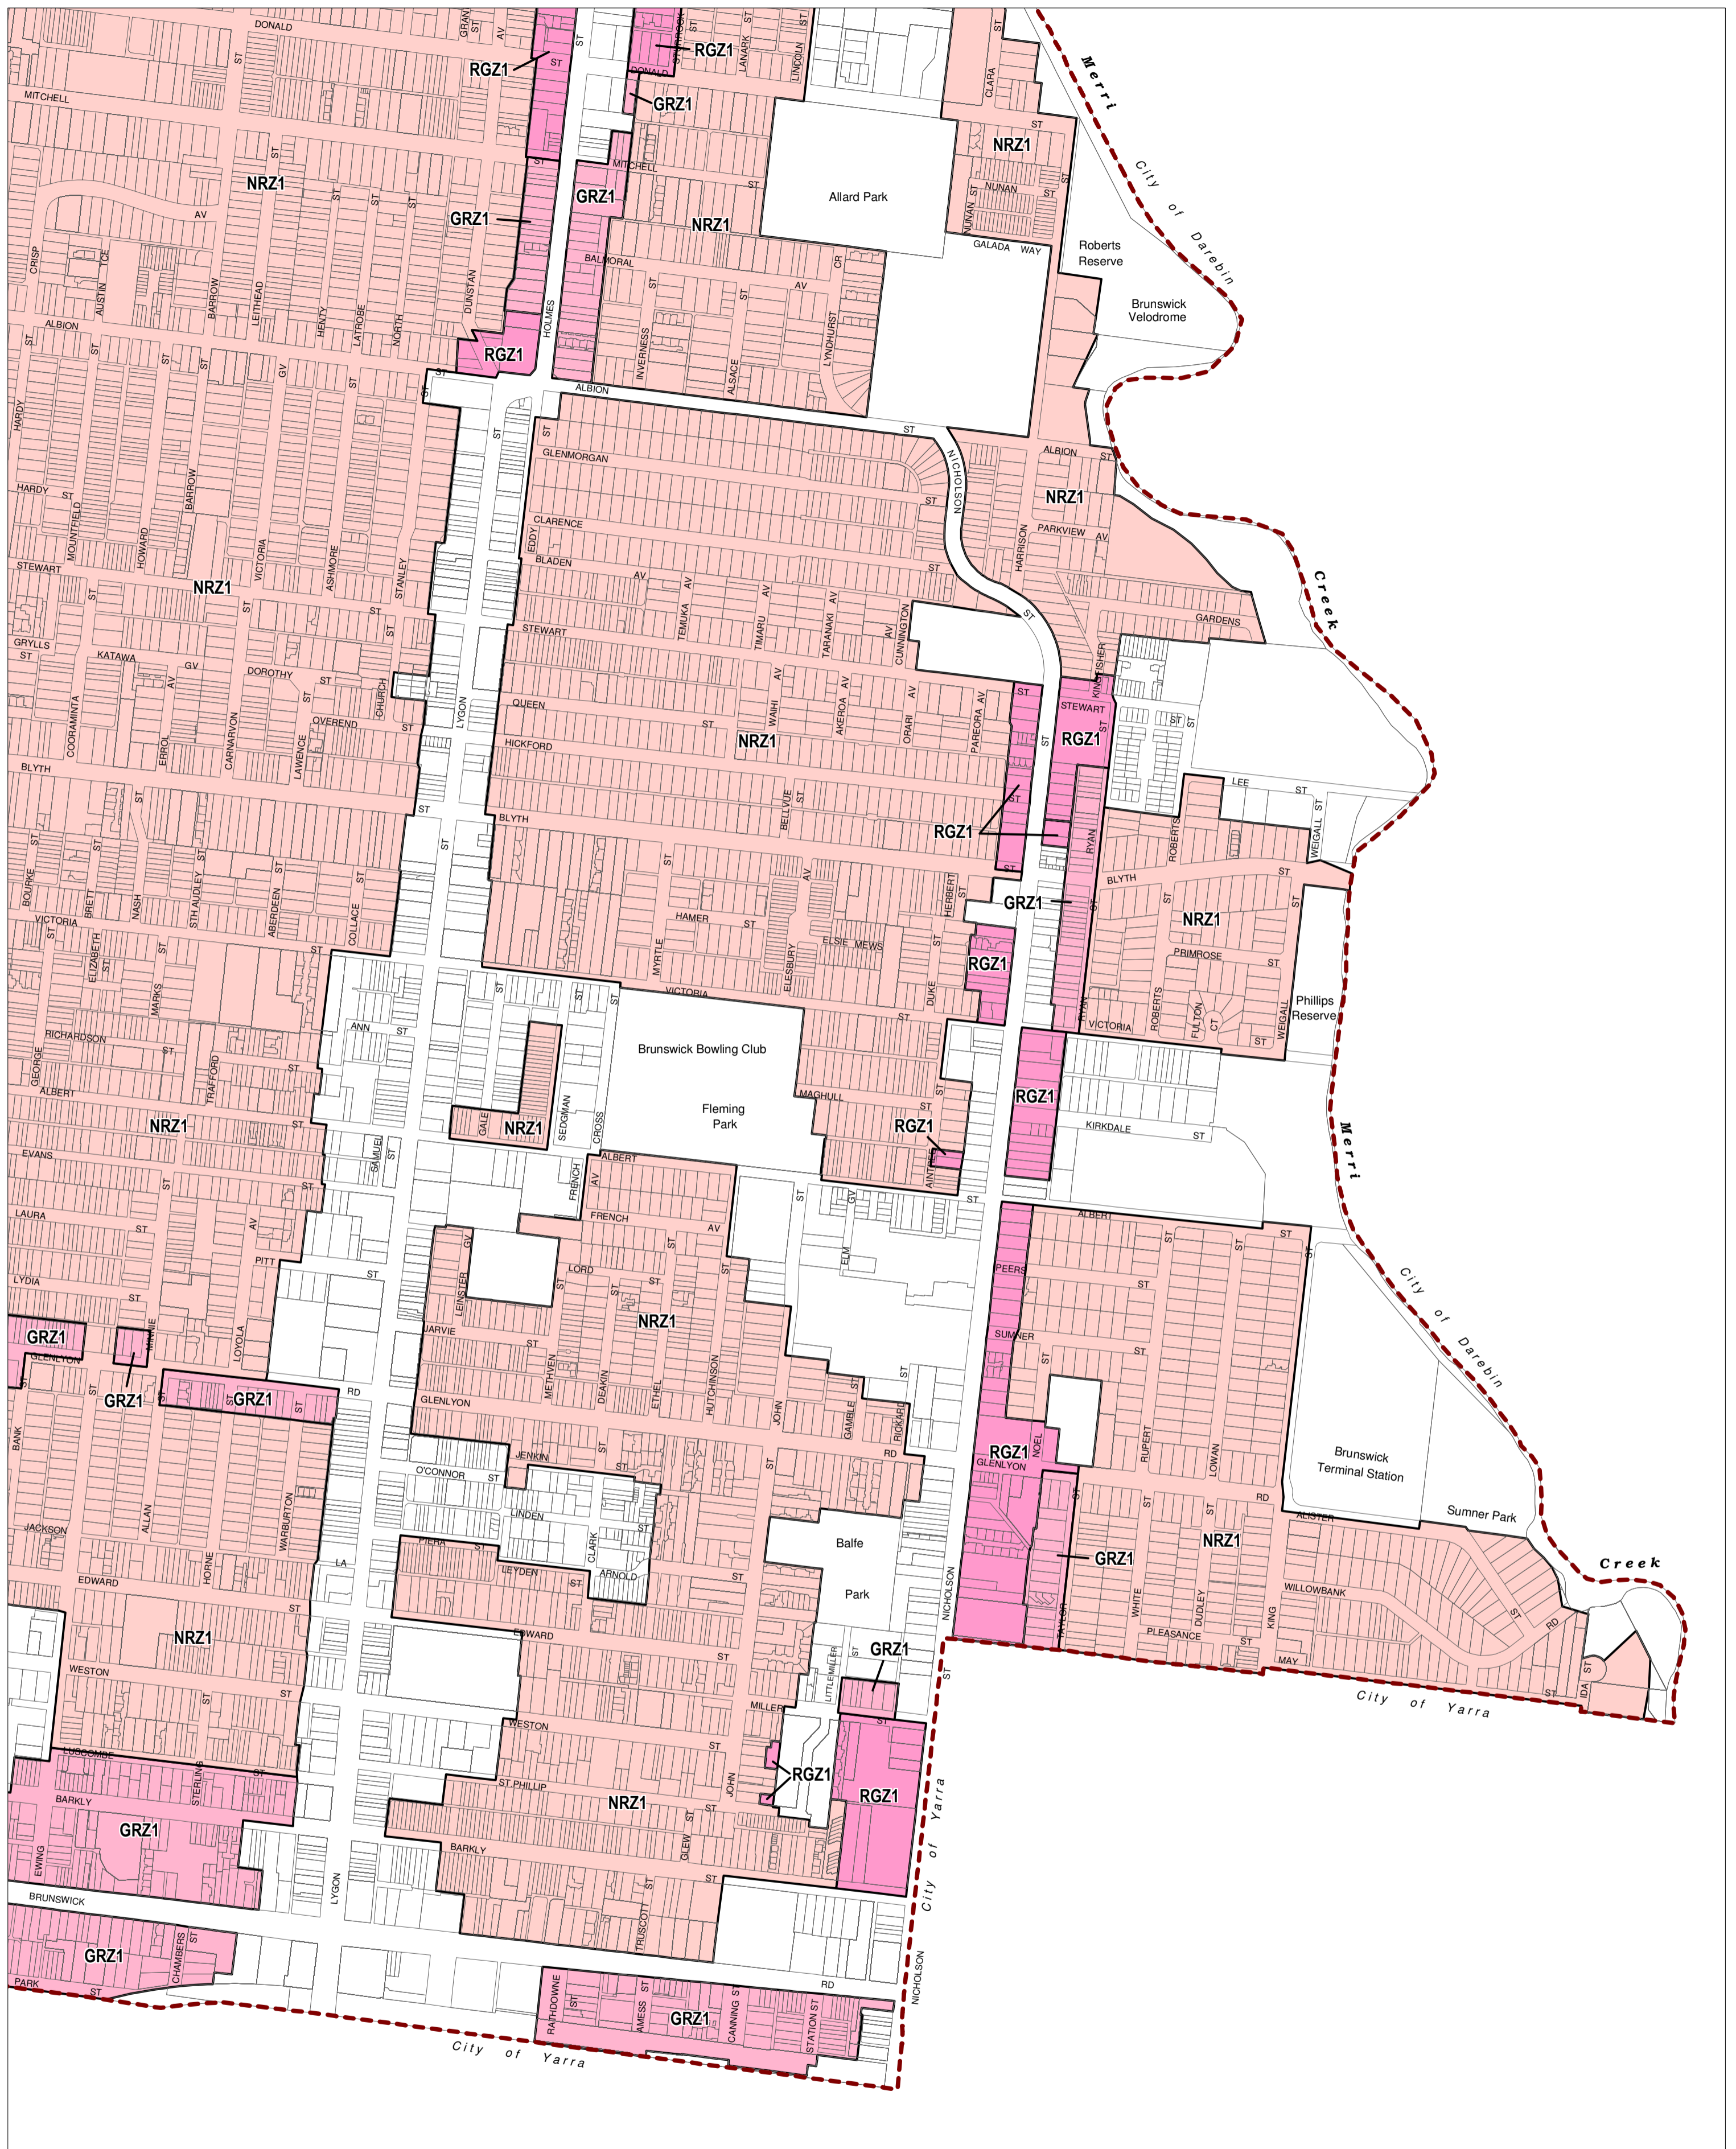

MORELAND PLANNING SCHEME - LOCAL PROVISION