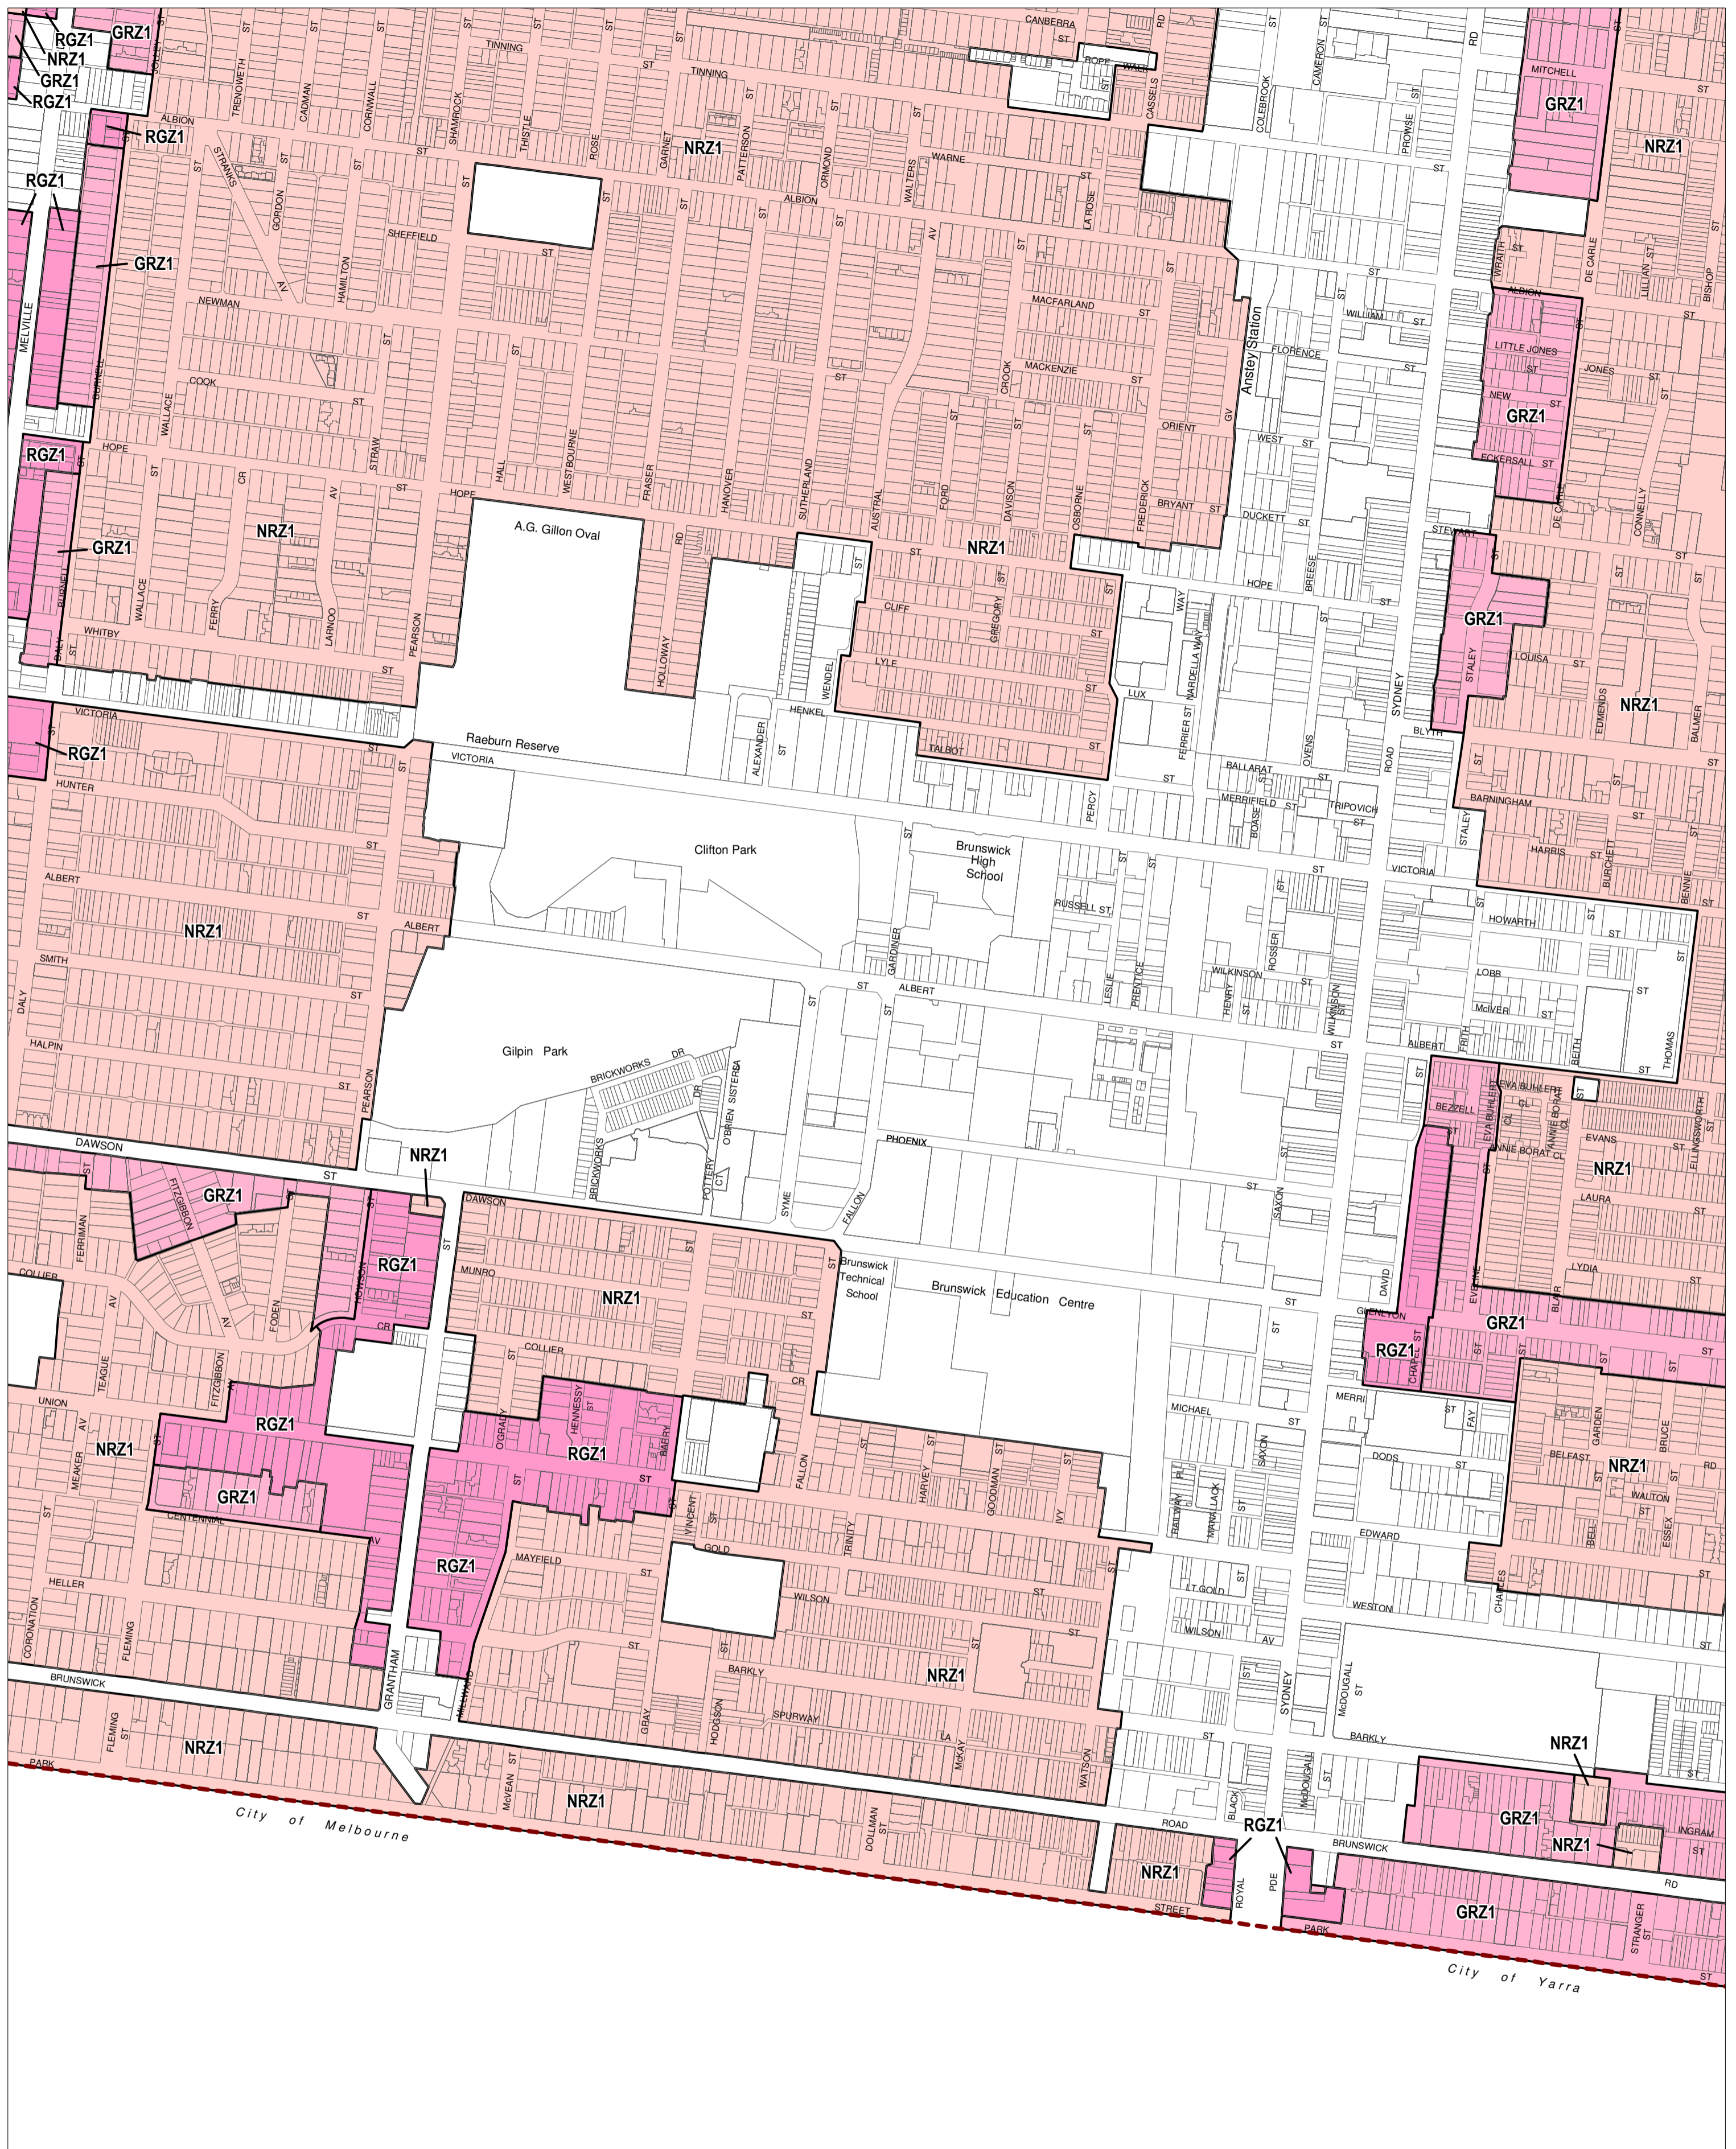

MORELAND PLANNING SCHEME - LOCAL PROVISION