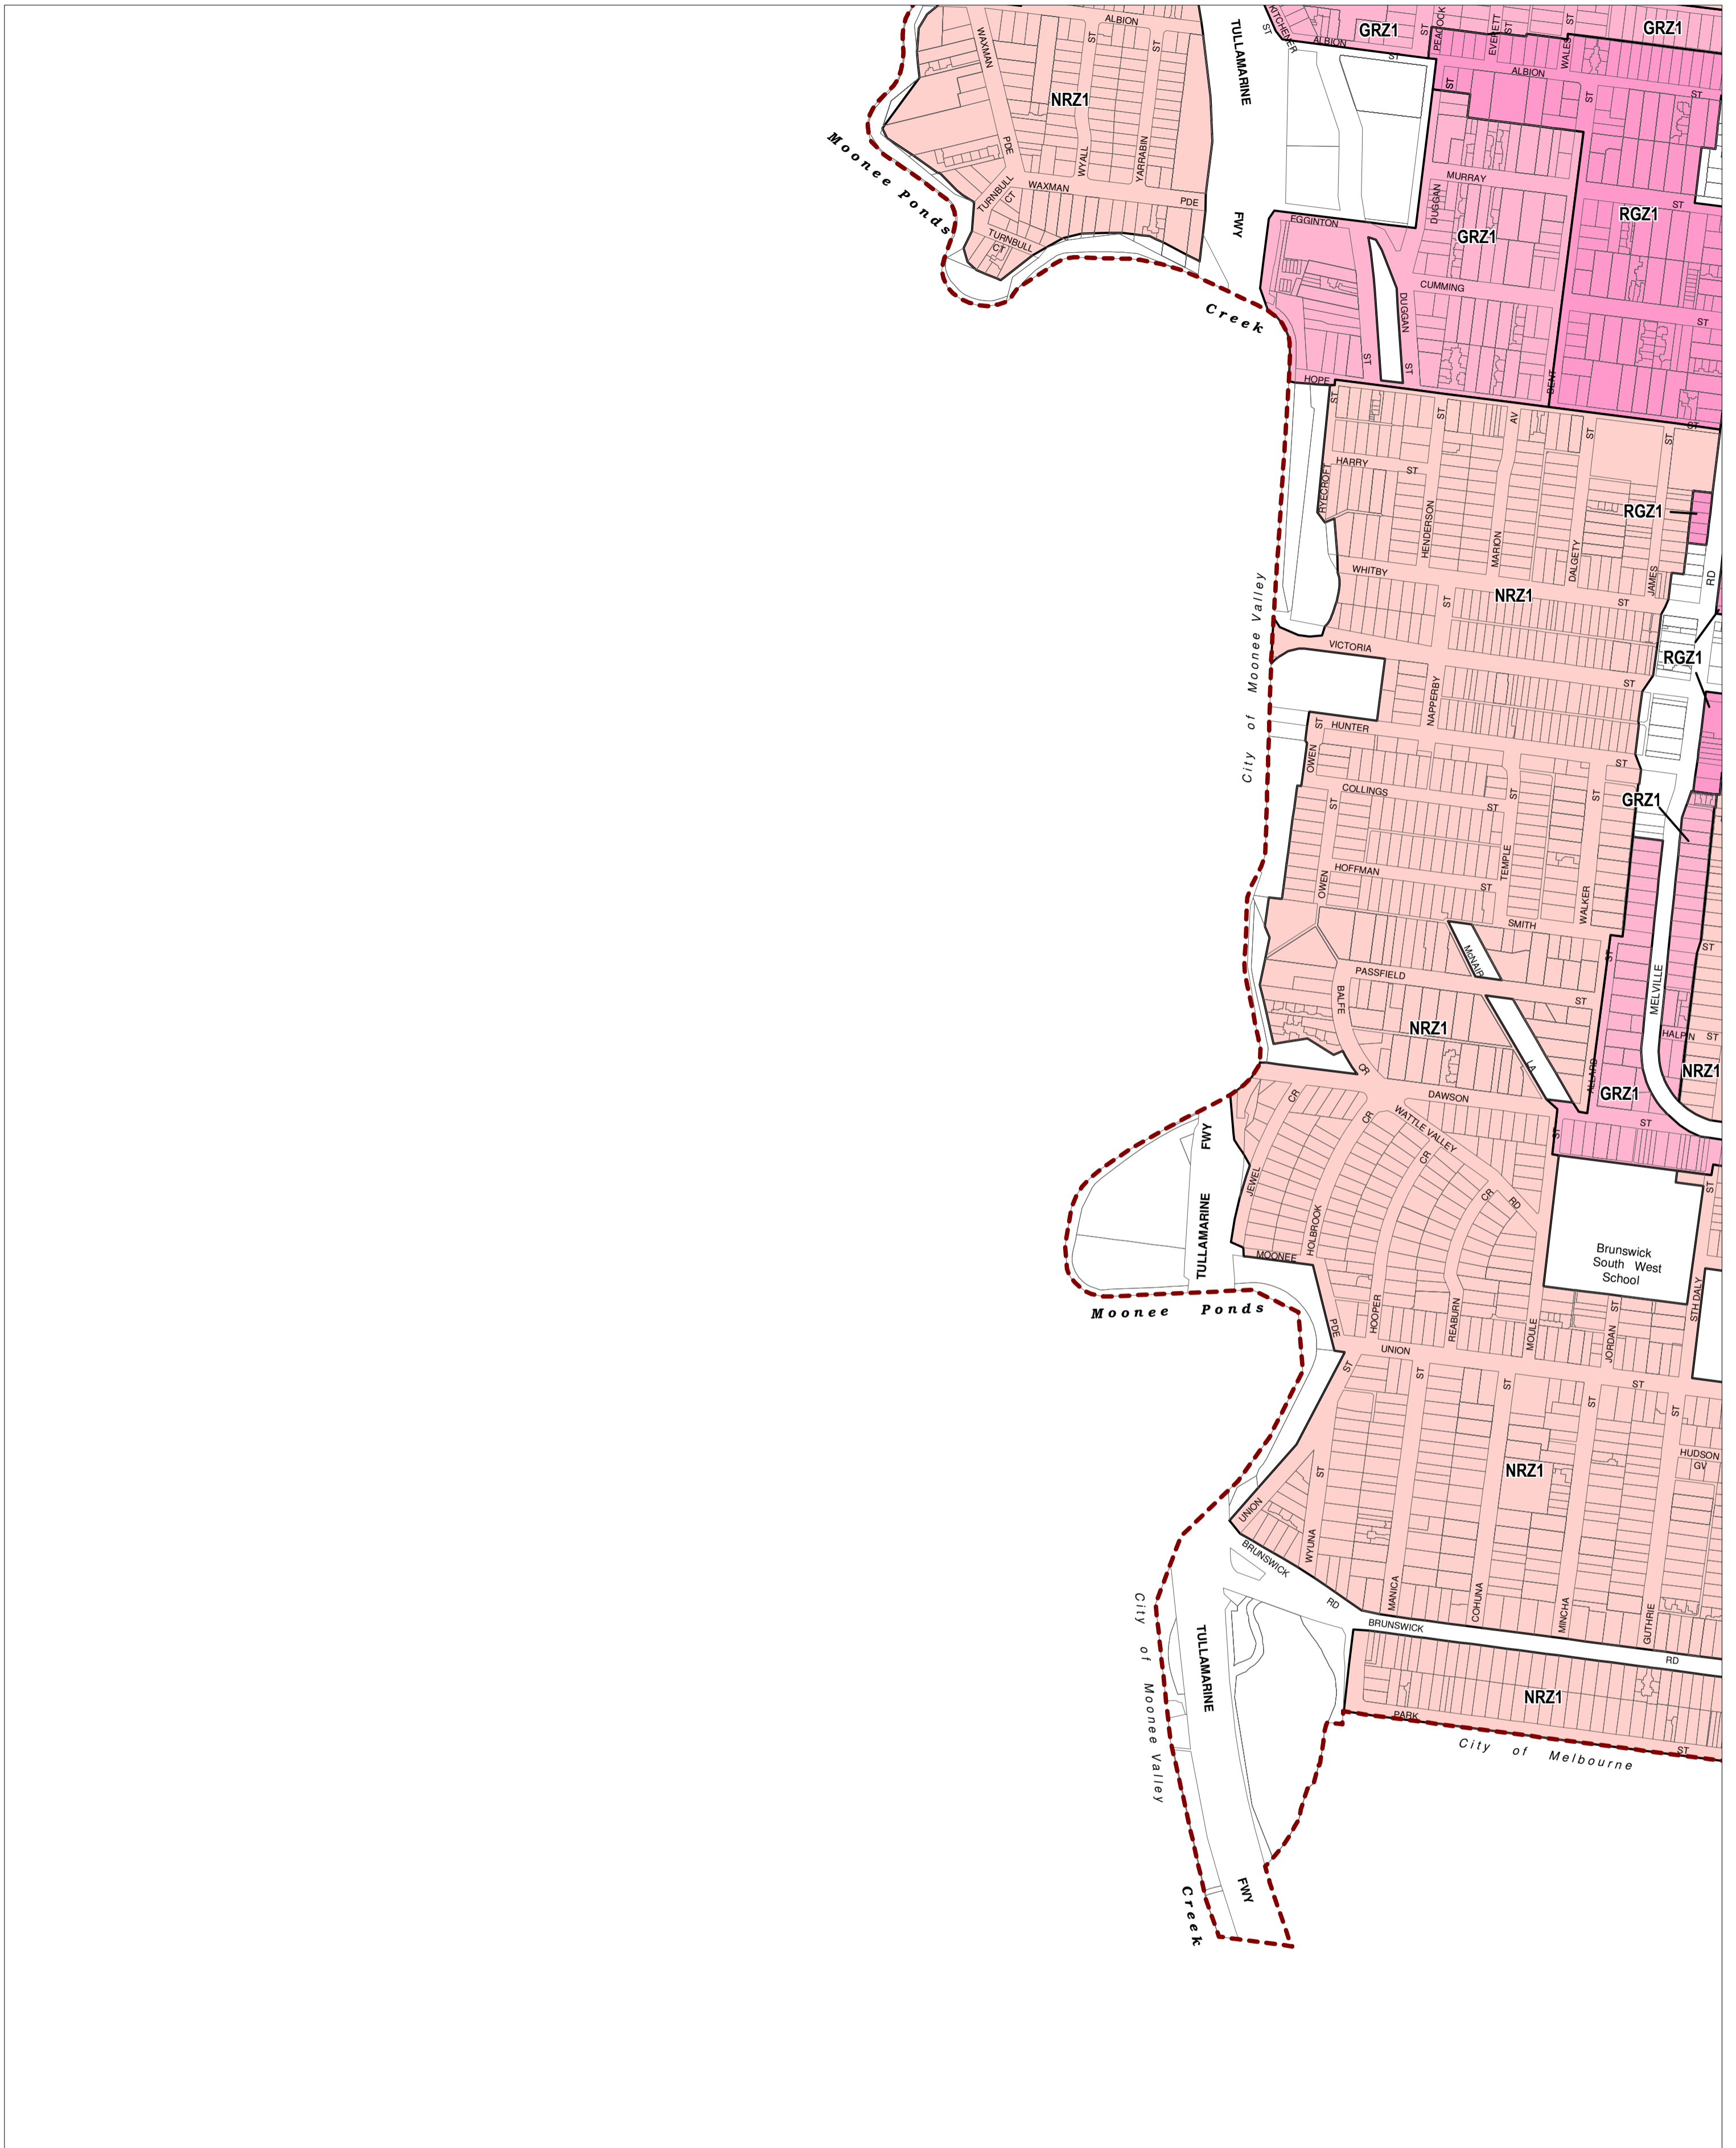

MORELAND PLANNING SCHEME - LOCAL PROVISION

Residential

- GRZ1 General Residential Zone - Schedule 1
- NRZ1 Neighbourhood Residential Zone - Schedule 1
- RGZ1 Residential Growth Zone - Schedule 1

Printed: 24/3/2015

AMENDMENT C153