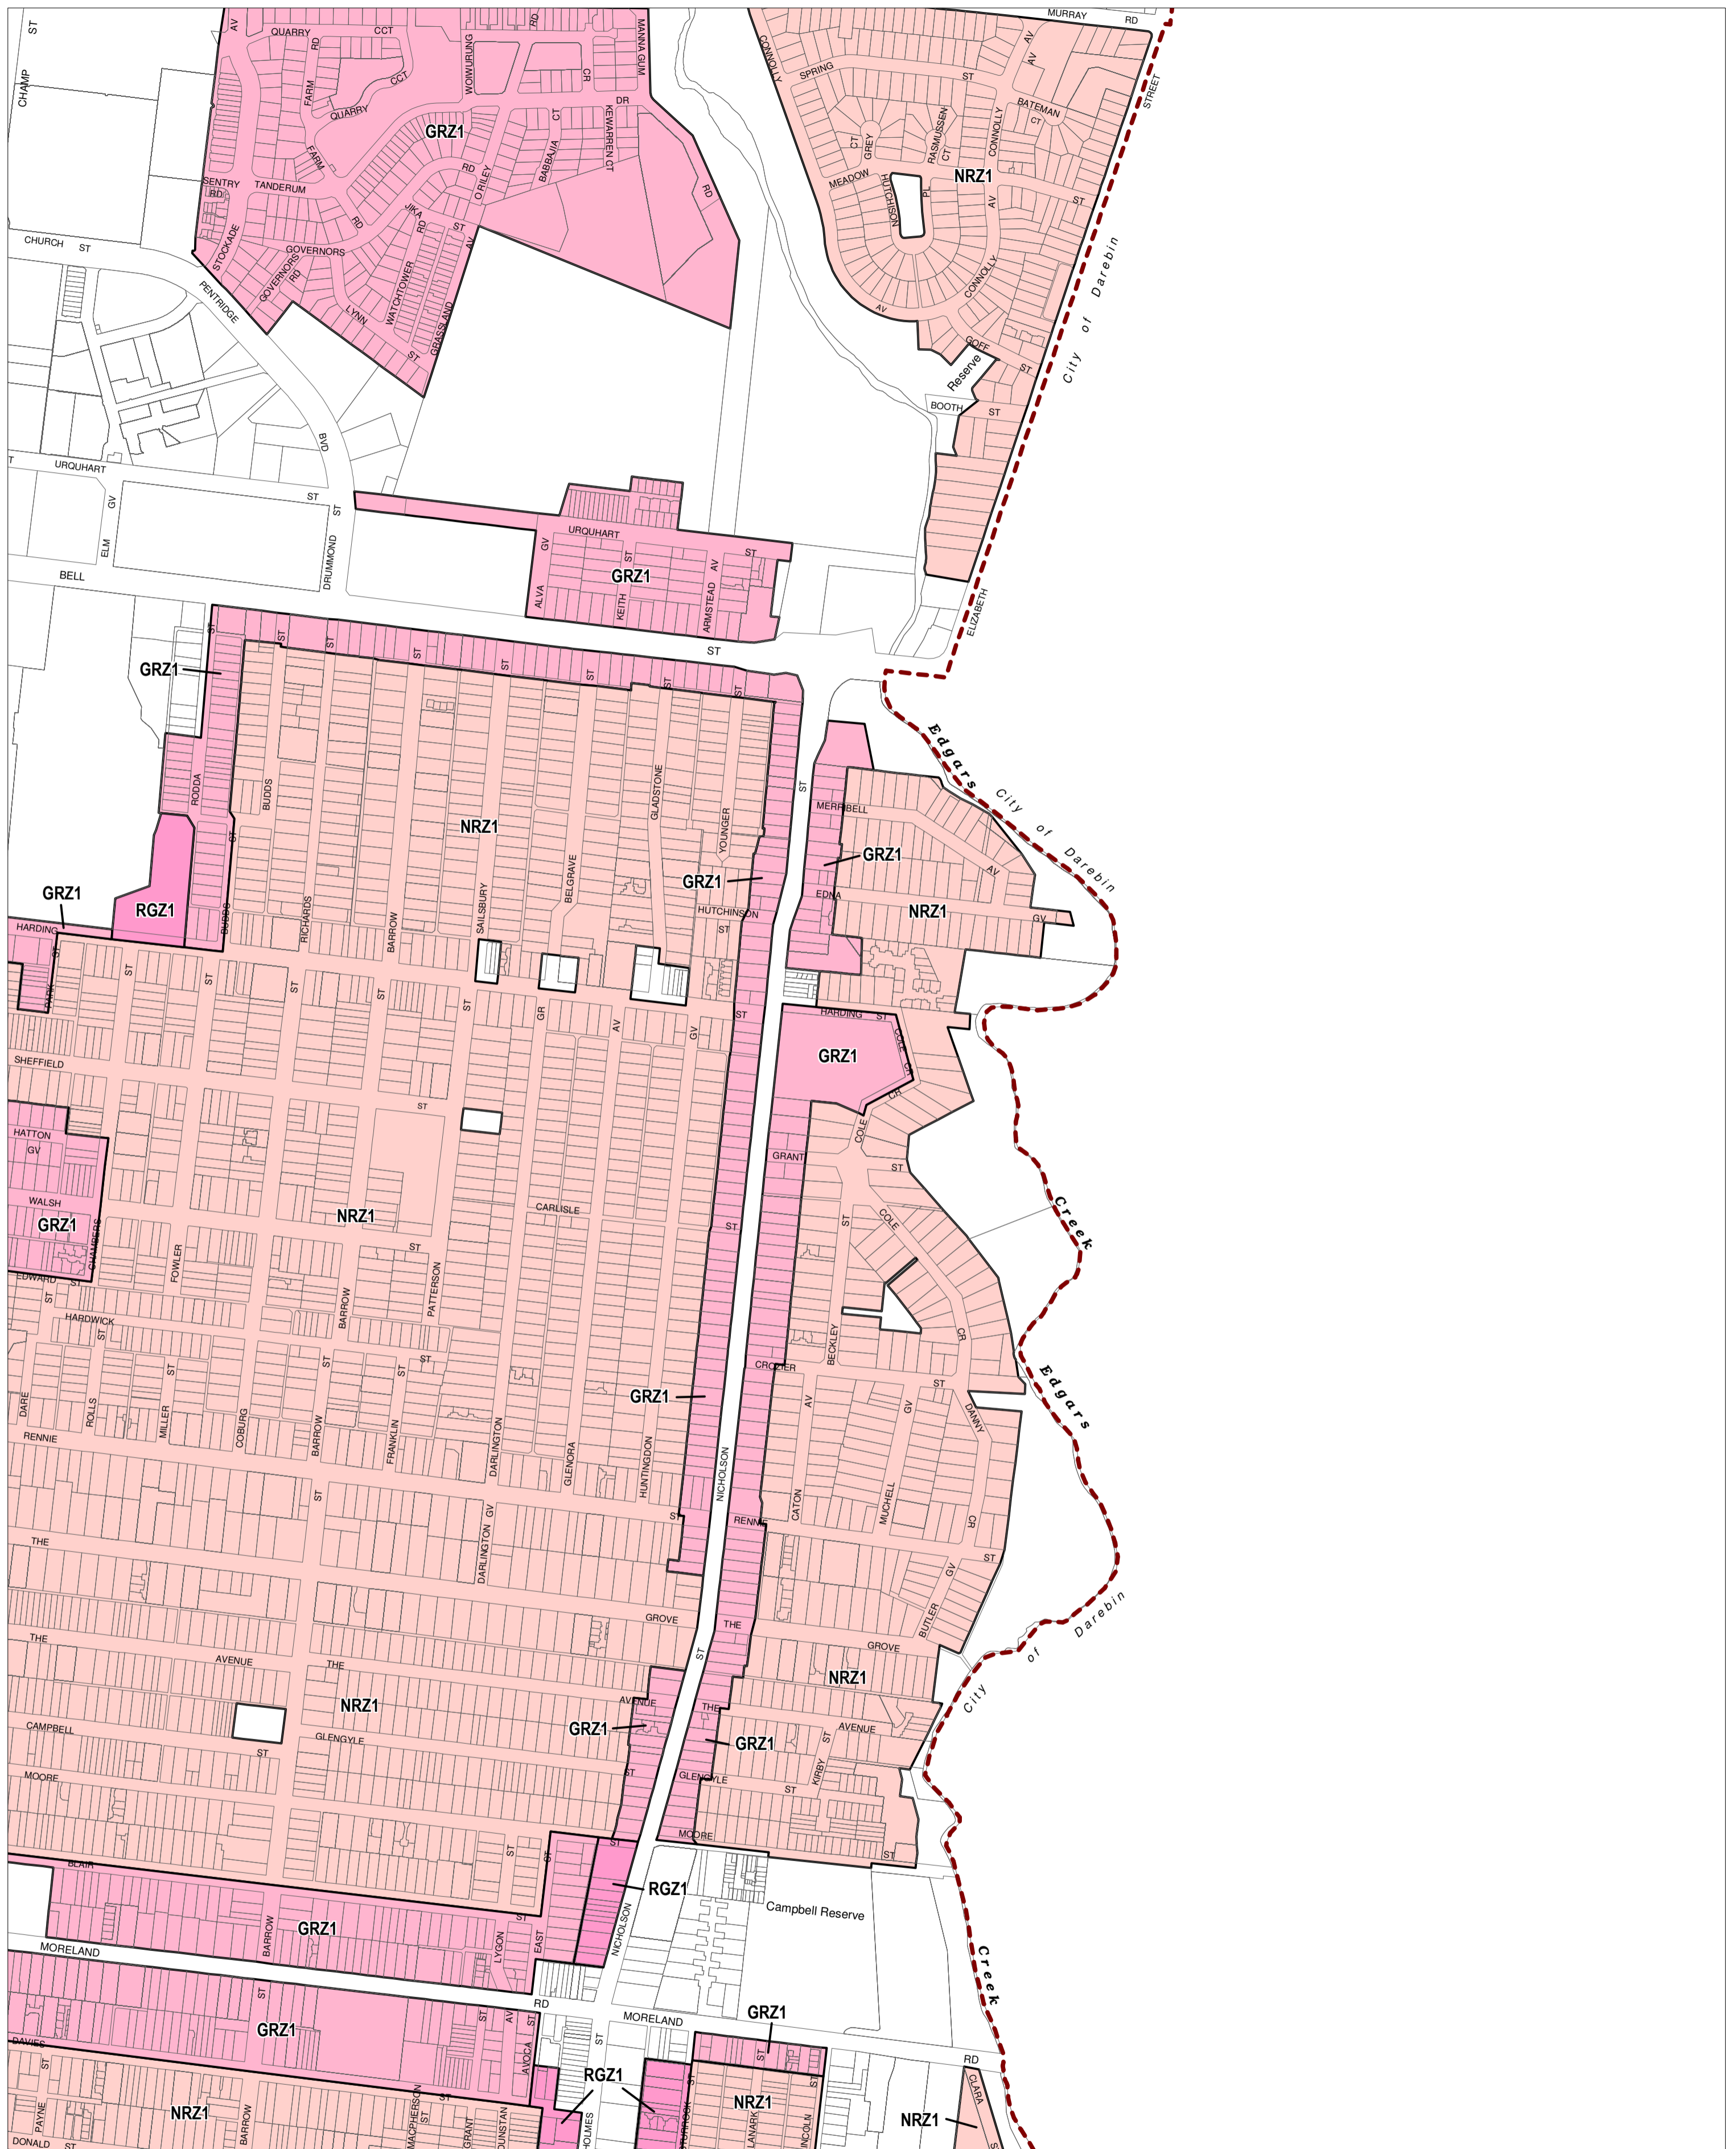

MORELAND PLANNING SCHEME - LOCAL PROVISION

Residential	
	GRZ1 General Residential Zone - Schedule 1
	NRZ1 Neighbourhood Residential Zone - Schedule 1
	RGZ1 Residential Growth Zone - Schedule 1