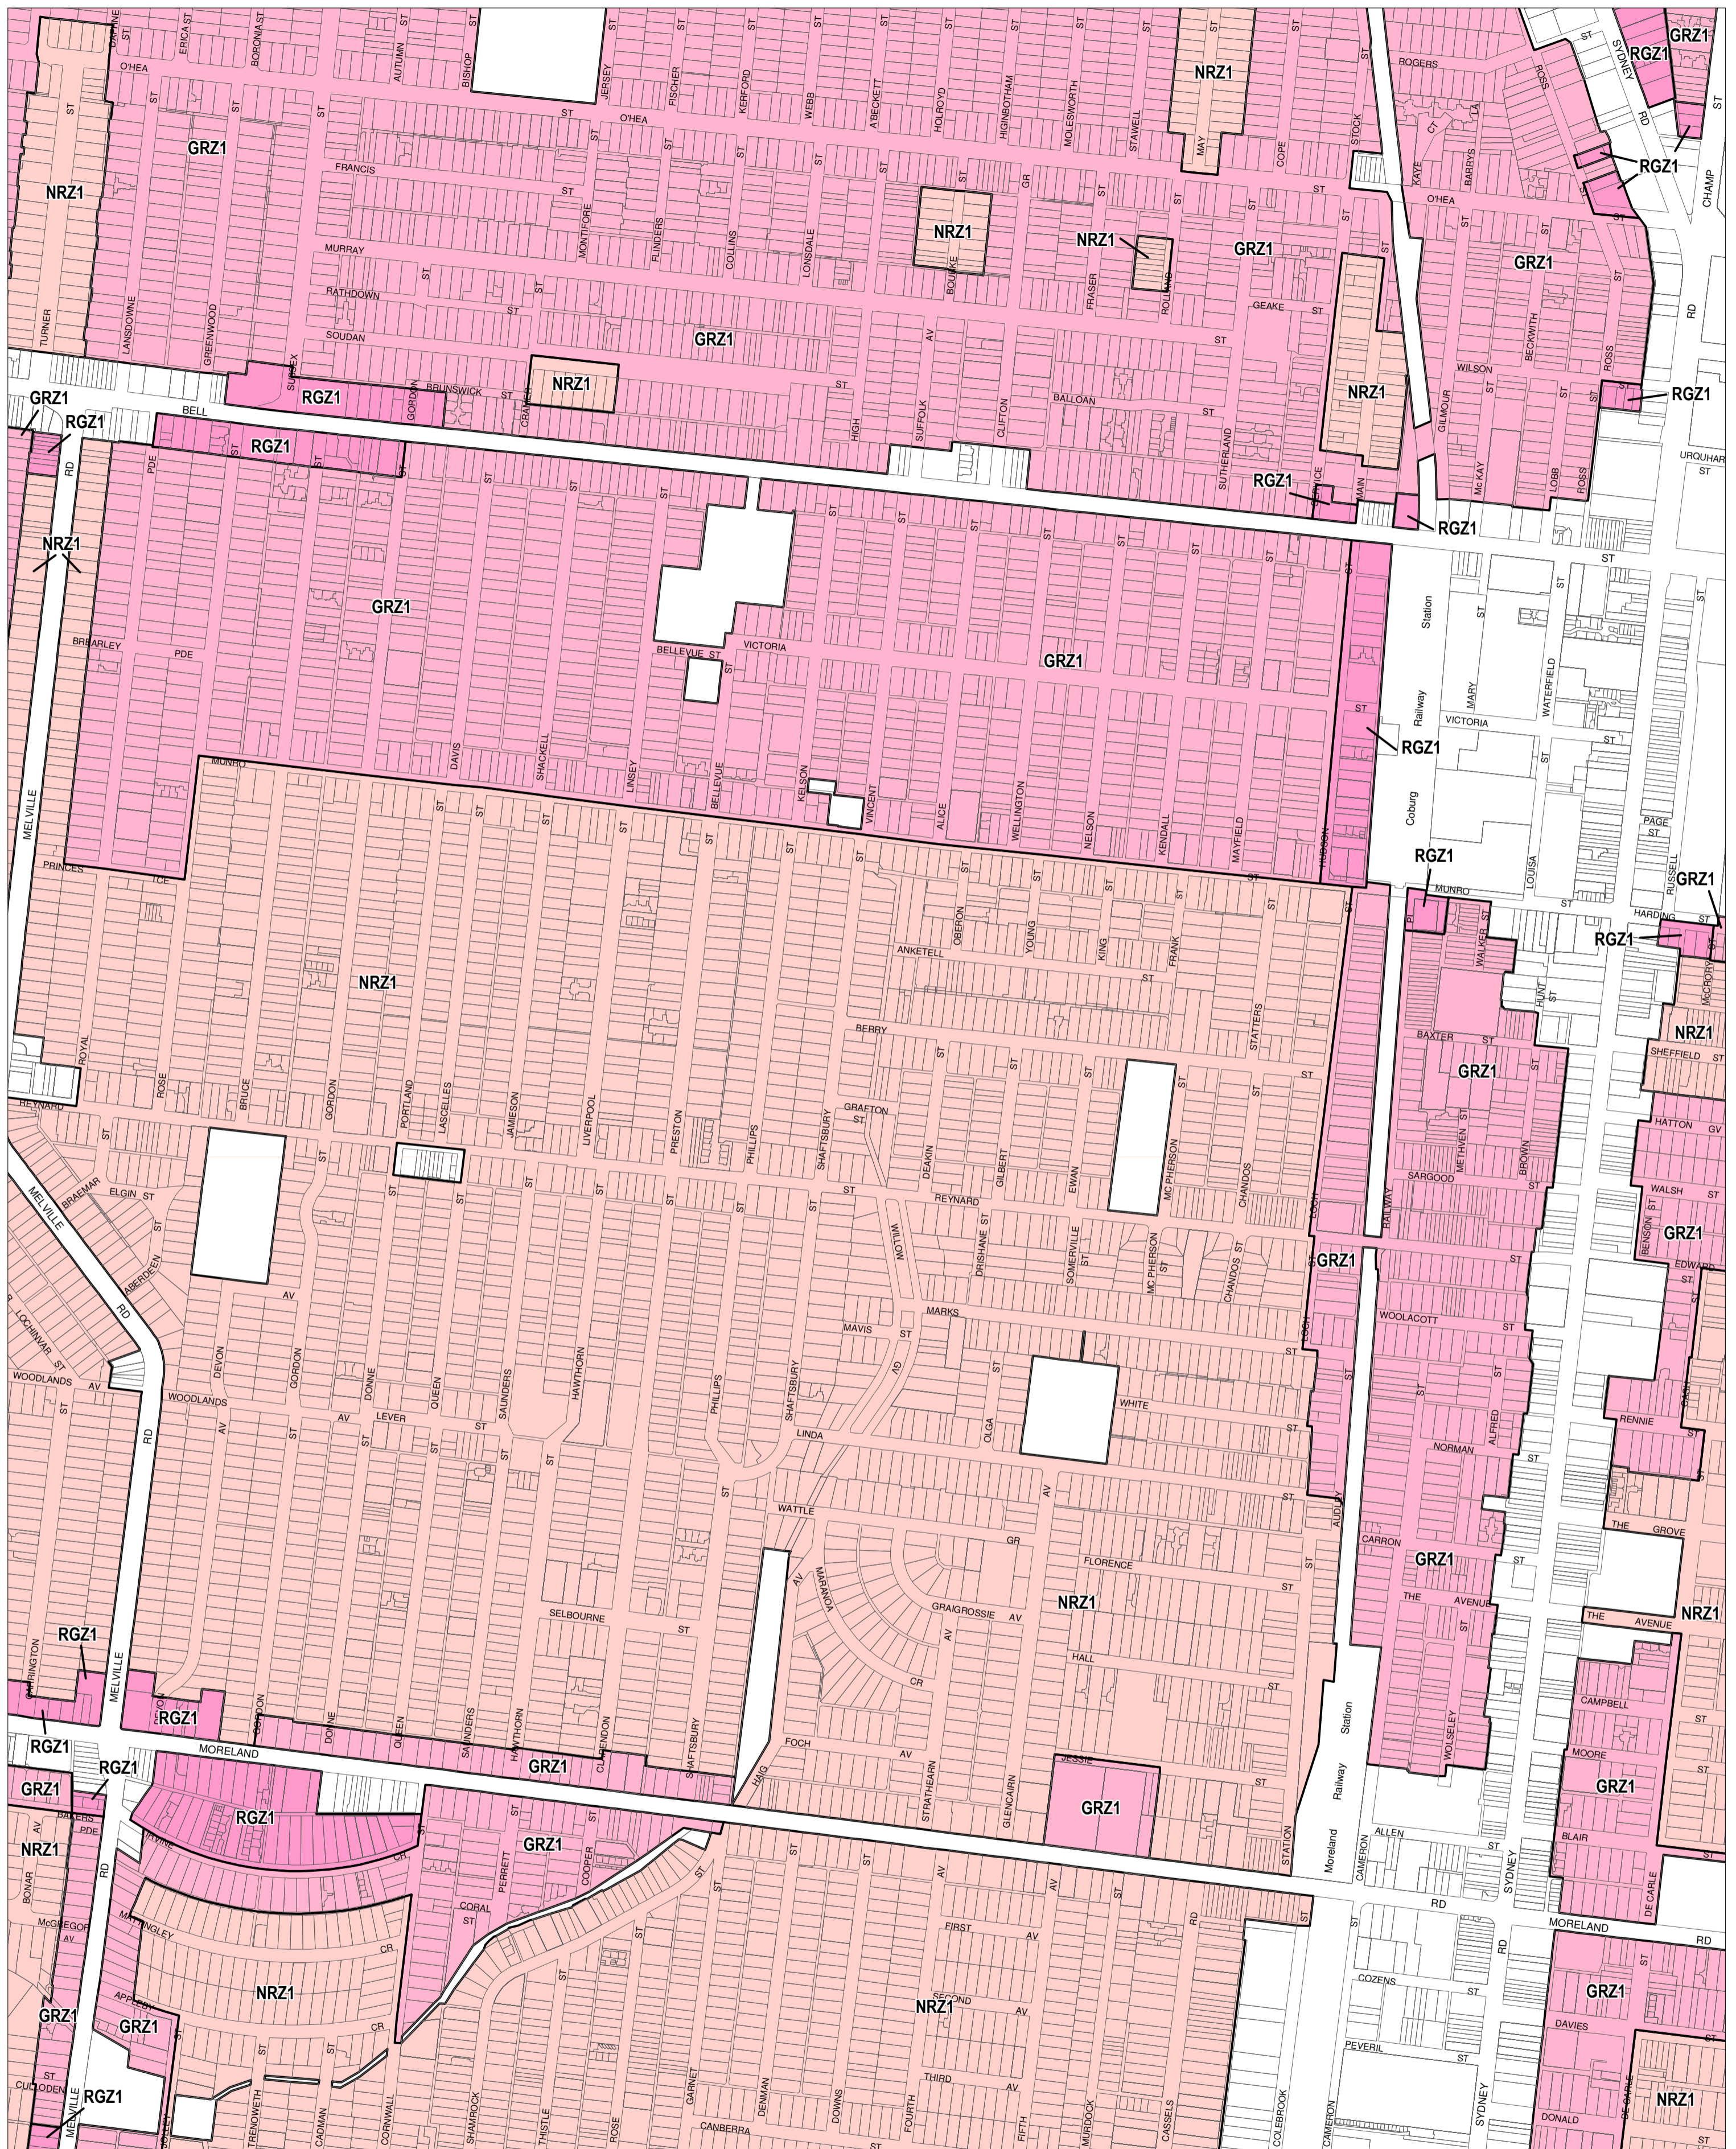

MORELAND PLANNING SCHEME - LOCAL PROVISION

Residential

- GRZ1 General Residential Zone - Schedule 1
- NRZ1 Neighbourhood Residential Zone - Schedule 1
- RGZ1 Residential Growth Zone - Schedule 1

100 0 100 200 300 400 500 m
AUSTRALIAN MAP GRID ZONE 55

INDEX TO ADJOINING METRIC SERIES MAP

1	2	3	4
6	7	8	9
10	11	12	13
14	15		

State Government Victoria

Printed: 24/3/2015

AMENDMENT C153