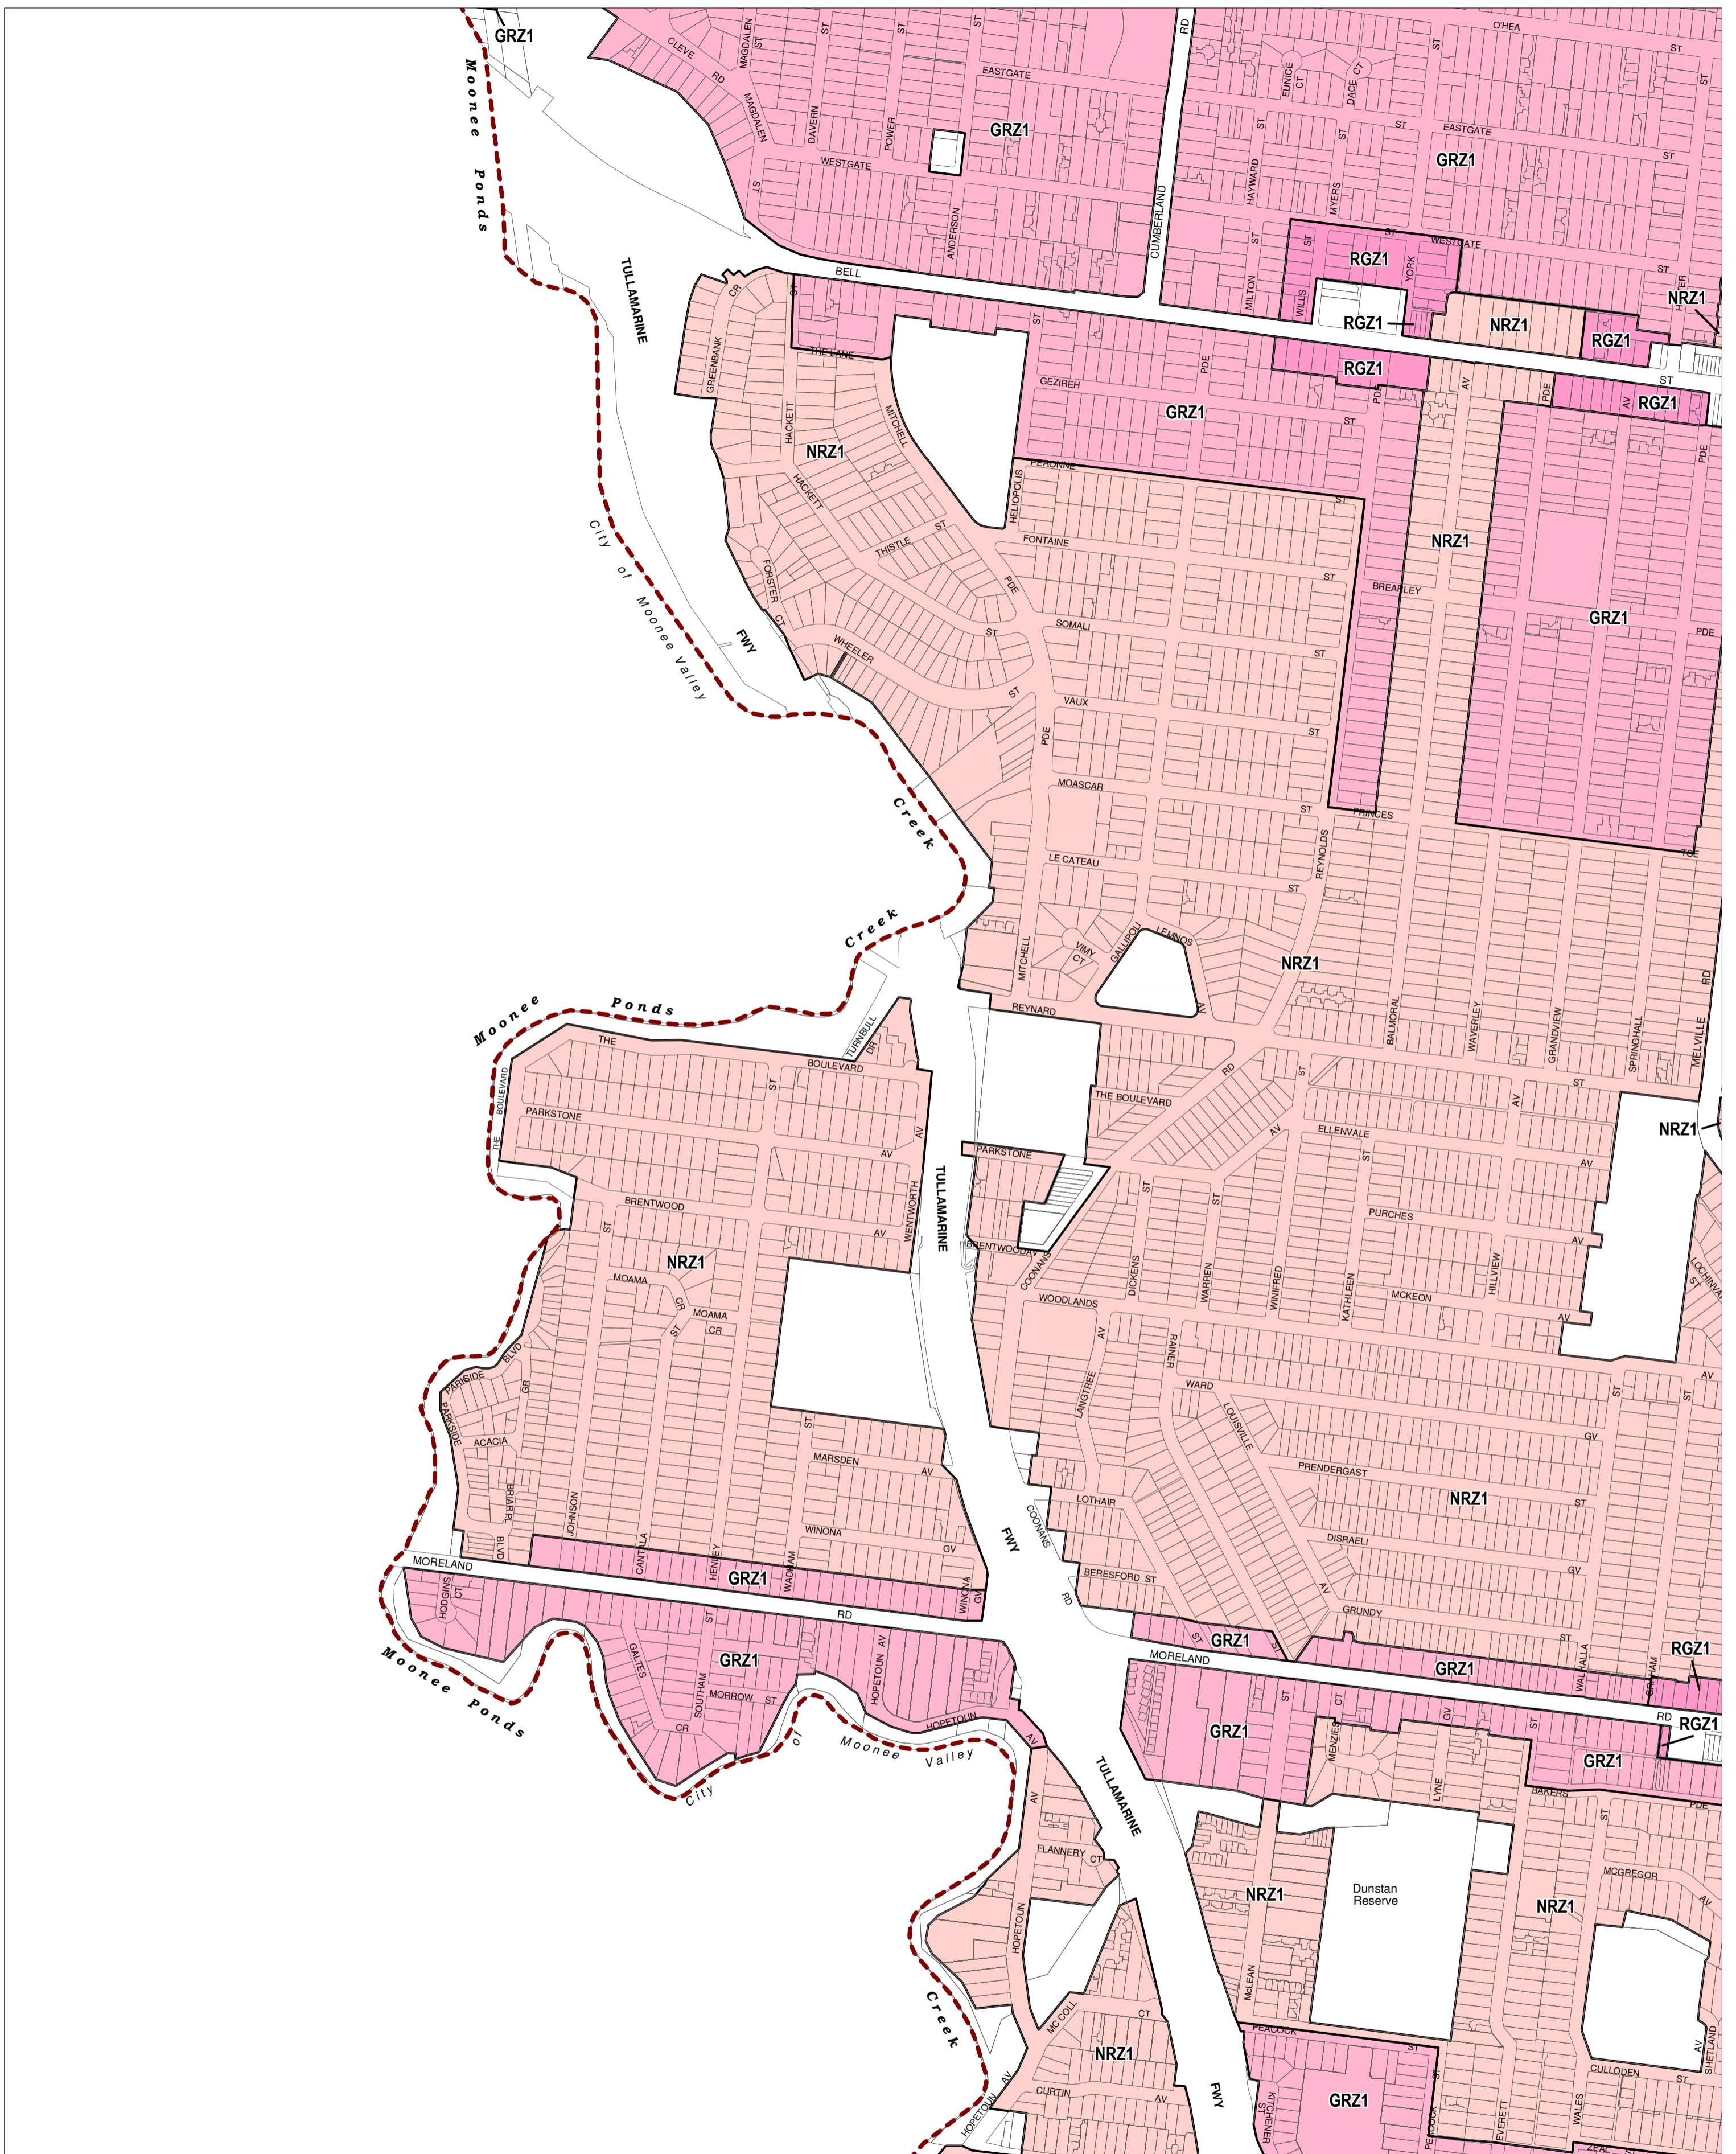

MORELAND PLANNING SCHEME - LOCAL PROVISION

Residential

GRZ1 General Residential Zone - Schedule 1

RGZ1 Residential Growth Zone - Schedule 1

AUSTRALIAN MAP GRID ZONE 55

Printed: 16/3/2015

AMENDMENT C153